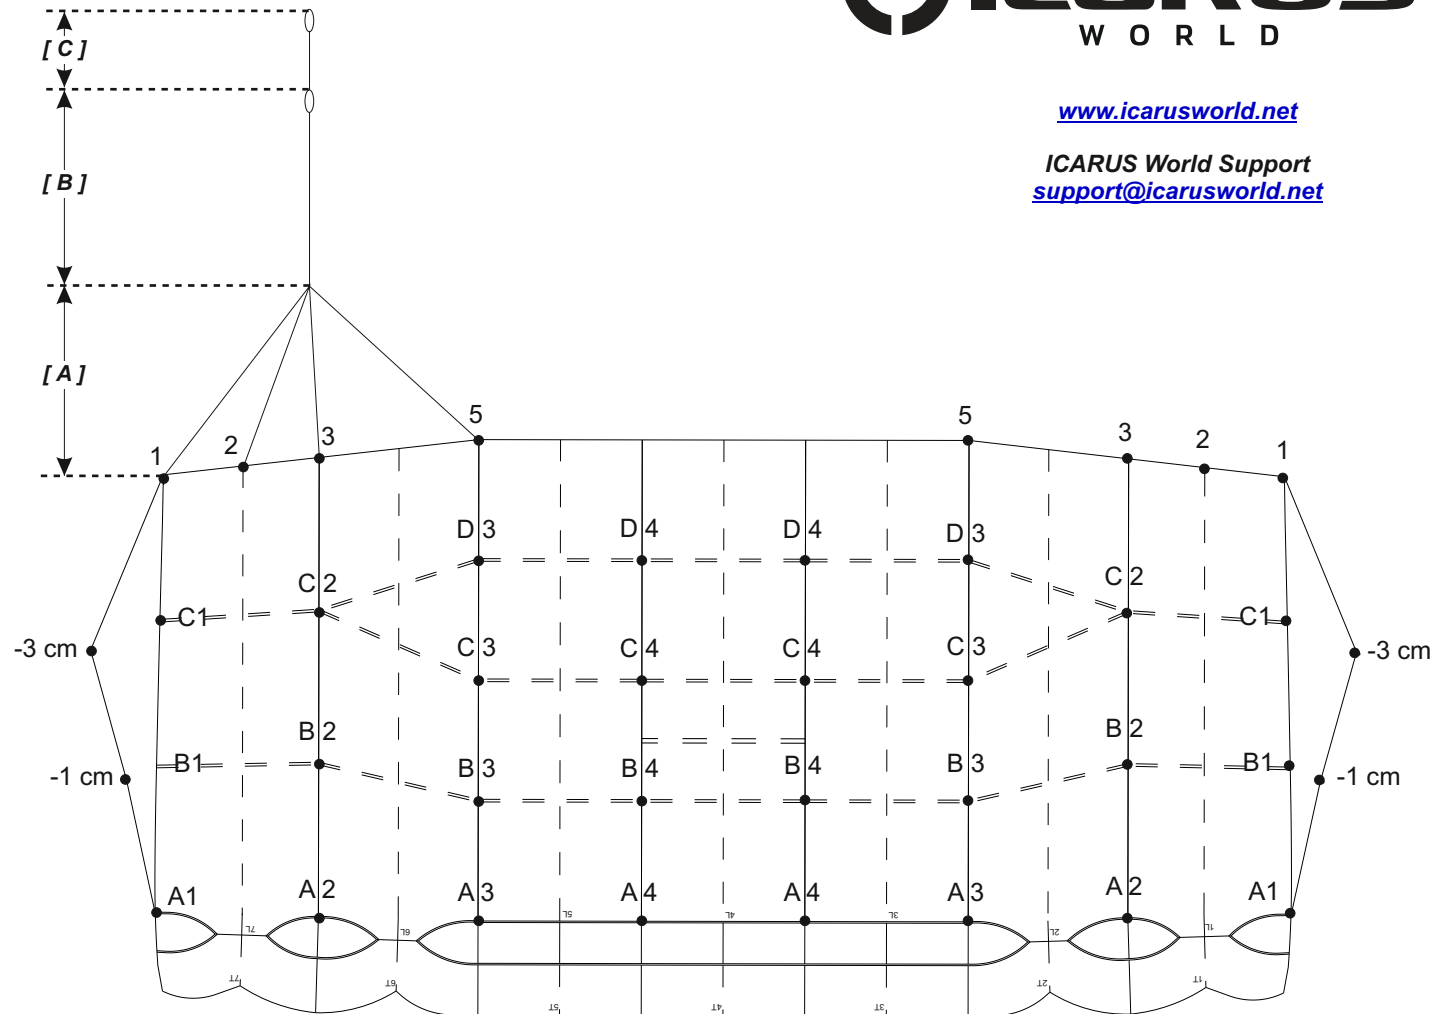

**Final Measurements (cm)**

OUTSIDE	A1	274.2
	A2	272.2
	A3	269.4
CENTER	A4	269.4

OUTSIDE	B1	280.0
	B2	282.3
	B3	278.7
CENTER	B4	278.7

OUTSIDE	C1	302.9
	C2	304.9
	C3	293.2
CENTER	C4	293.2

OUTSIDE	D1	
	D2	
	D3	316.6
	D4	316.6
CENTER		

[ A ] UPPER STEERING LINES	1	123.5
	2	116.8
	3	115.5
	5	130.9

[ B ] LOWER STEERING LINE	184.1
---------------------------	-------

[ C ] BRAKE SETTING TO SUGGESTED TOGGLE SETTING	57.0
---	------

CANOPY	OM-7
SIZE	129

S/N

DOM \_\_\_\_\_ / \_\_\_\_\_ (MM/YY)

(Date of Manufacture)