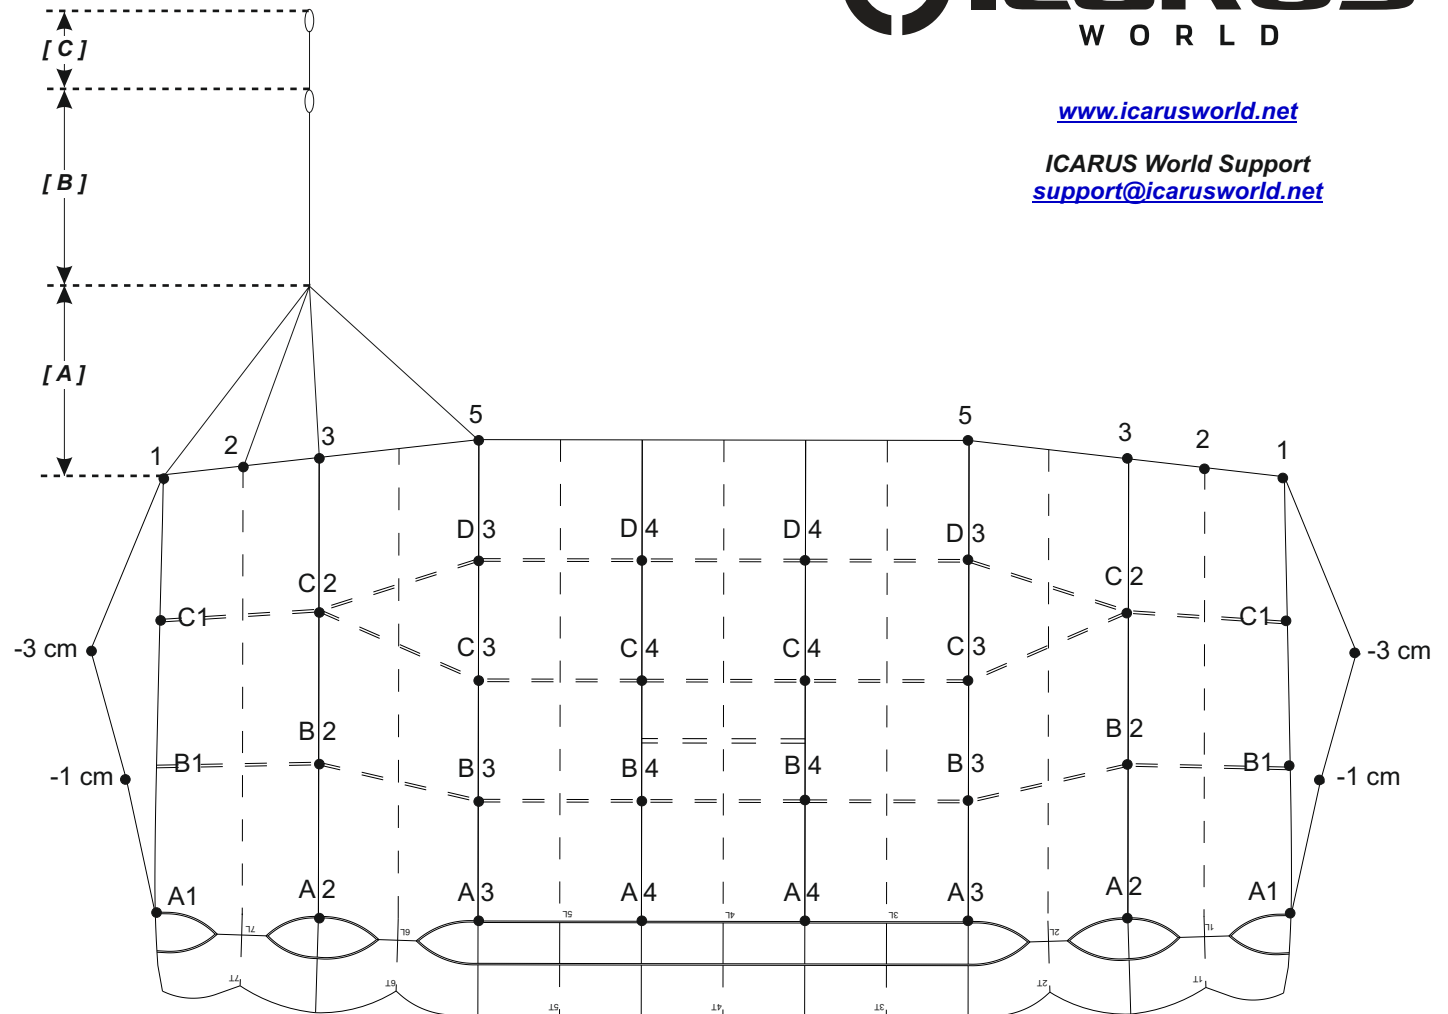

[www.icarusworld.net](http://www.icarusworld.net)

ICARUS World Support  
[support@icarusworld.net](mailto:support@icarusworld.net)

**Final Measurements (cm)**

OUTSIDE	A1	382.6
	A2	379.9
	A3	376.2
CENTER	A4	376.2

OUTSIDE	B1	390.4
	B2	393.5
	B3	388.6
CENTER	B4	388.6

OUTSIDE	C1	420.5
	C2	423.2
	C3	407.9
CENTER	C4	407.9

OUTSIDE	D1	
	D2	
	D3	439.1
	D4	439.1
CENTER		

[ A ] UPPER STEERING LINES	1	164.9
	2	155.9
	3	154.3
	5	174.7

[ B ] LOWER STEERING LINE	259.0
---------------------------	-------

[ C ] BRAKE SETTING TO SUGGESTED TOGGLE SETTING	75.5
---	------

CANOPY	OM-7
SIZE	229

S/N

DOM \_\_\_\_\_ / \_\_\_\_\_ (MM/YY)

(Date of Manufacture)