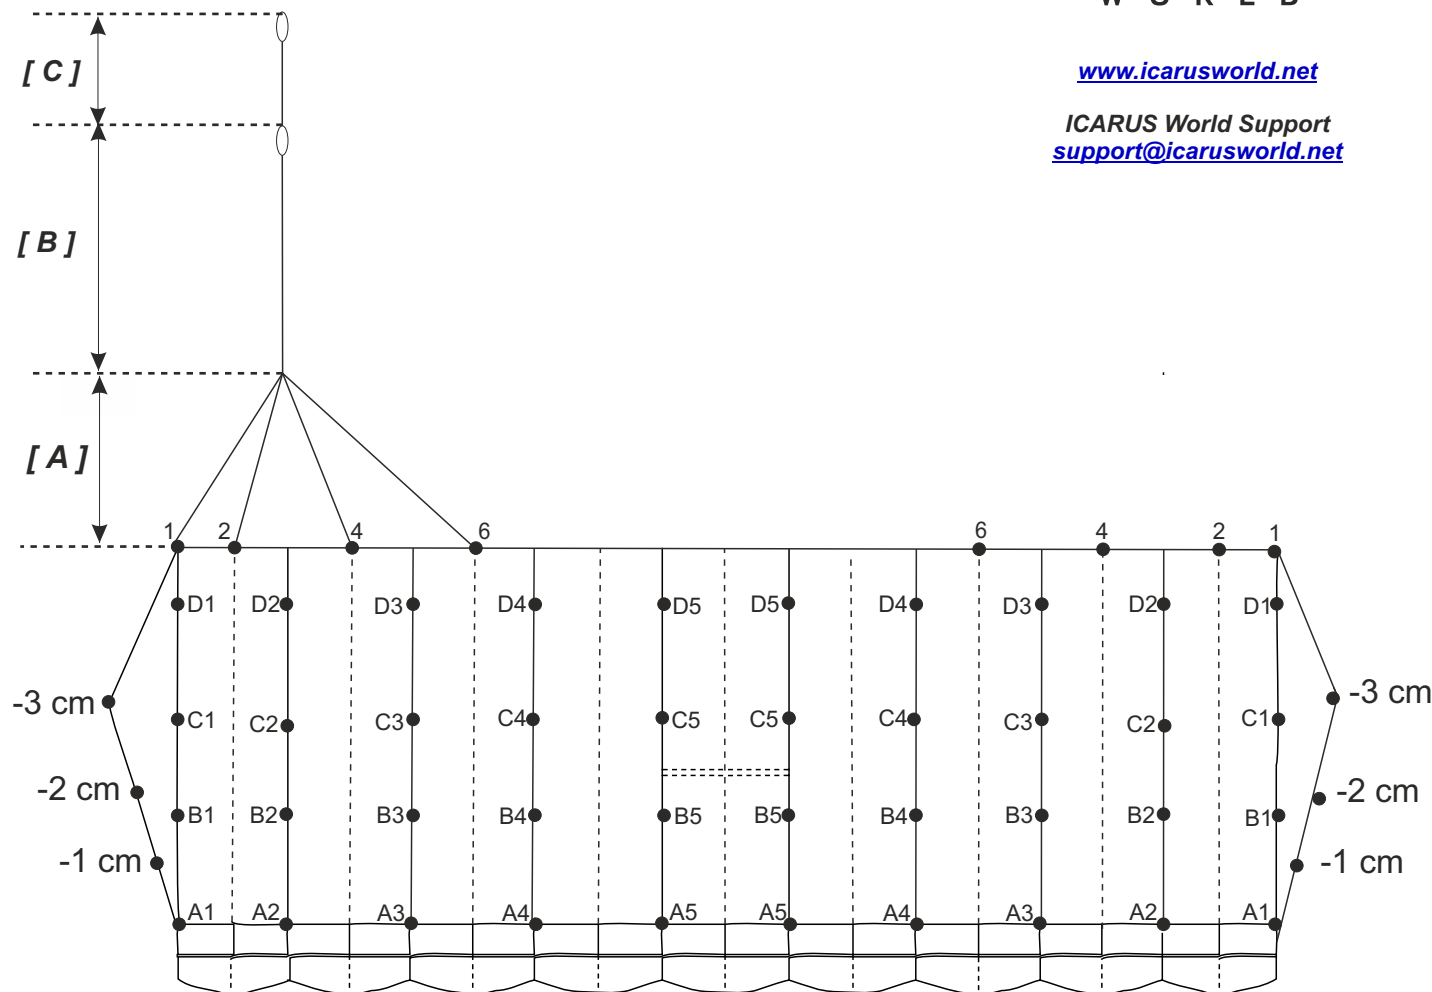

www.icarusworld.net

ICARUS World Support
support@icarusworld.net

Final Measurements (cm)

OUTSIDE	A1	338.9
	A2	338.9
	A3	338.9
	A4	338.9
CENTER	A5	338.9

OUTSIDE	B1	349.1
	B2	349.1
	B3	349.1
	B4	349.1
CENTER	B5	349.1

OUTSIDE	C1	365.3
	C2	365.3
	C3	365.3
	C4	365.3
CENTER	C5	365.3

OUTSIDE	D1	386.2
	D2	386.2
	D3	386.2
	D4	386.2
CENTER	D5	386.2

[A] UPPER STEERING LINES	1	116.5
	2	116.5
	4	116.5
	6	116.5

[B] LOWER STEERING LINE	248.8
---------------------------	-------

[C] BRAKE SETTING TO SUGGESTED TOGGLE SETTING	51.5
---	------

CANOPY	EQUINOX
SIZE	189

S/N

DOM _____ / _____ (MM/YY)

(Date of Manufacture)