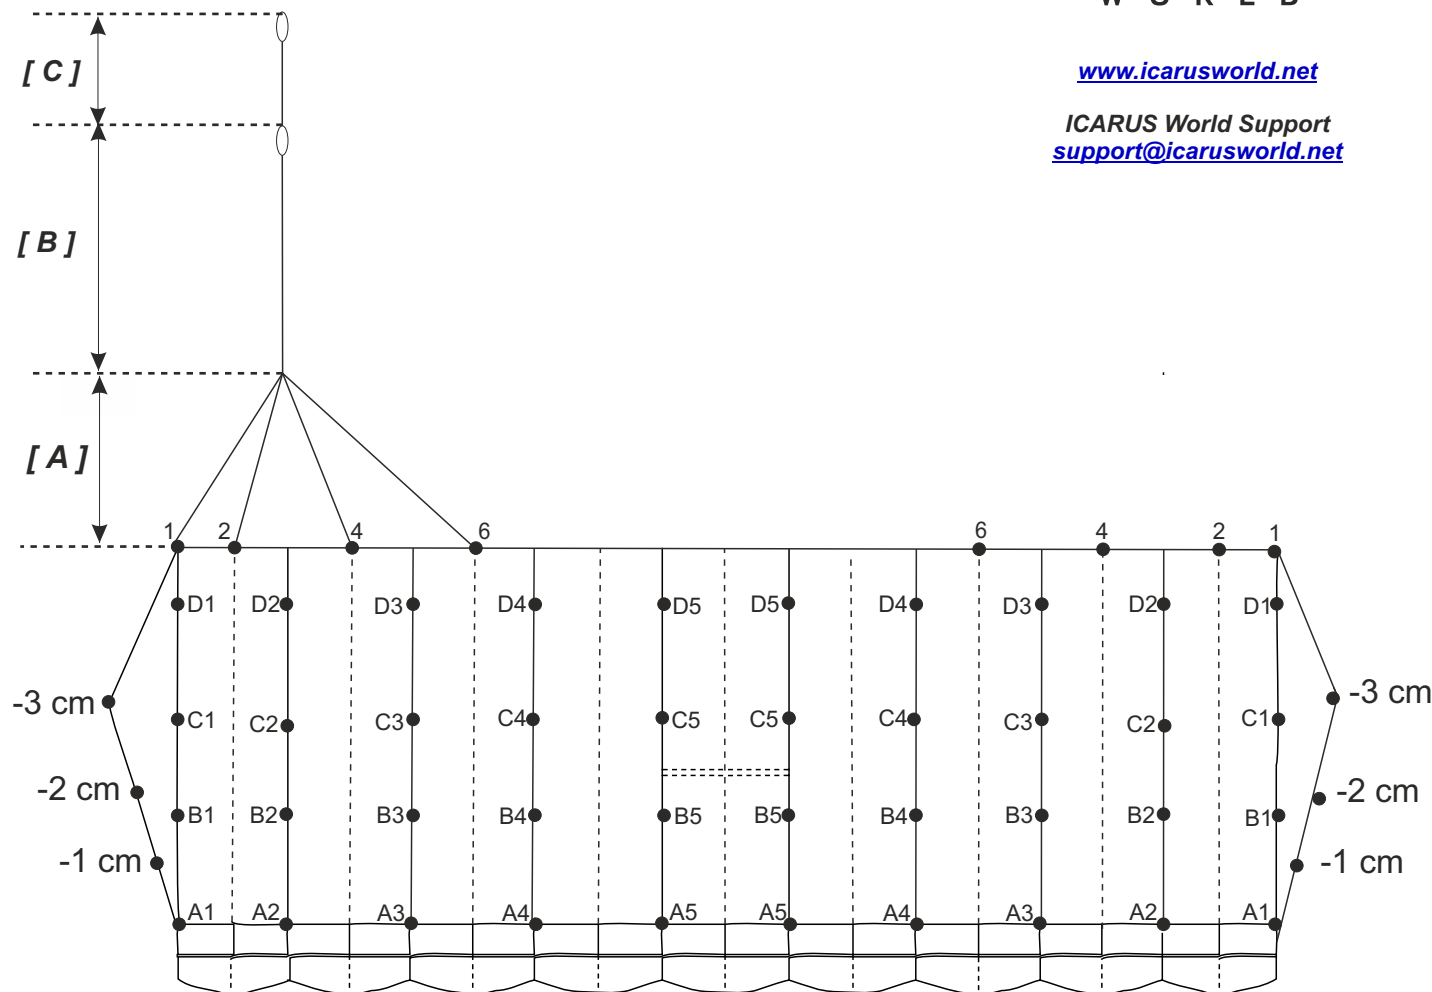

www.icarusworld.net

ICARUS World Support
support@icarusworld.net

Final Measurements (cm)

OUTSIDE	A1	368.8
	A2	368.8
	A3	368.8
	A4	368.8
CENTER	A5	368.8

OUTSIDE	B1	379.8
	B2	379.8
	B3	379.8
	B4	379.8
CENTER	B5	379.8

OUTSIDE	C1	397.2
	C2	397.2
	C3	397.2
	C4	397.2
CENTER	C5	397.2

OUTSIDE	D1	419.7
	D2	419.7
	D3	419.7
	D4	419.7
CENTER	D5	419.7

[A] UPPER STEERING LINES	1	125.5
	2	125.5
	4	125.5
	6	125.5

[B] LOWER STEERING LINE	270.9
---------------------------	-------

[C] BRAKE SETTING TO SUGGESTED TOGGLE SETTING	55.6
---	------

CANOPY	EQUINOX
SIZE	219

S/N

DOM _____ / _____ (MM/YY)

(Date of Manufacture)