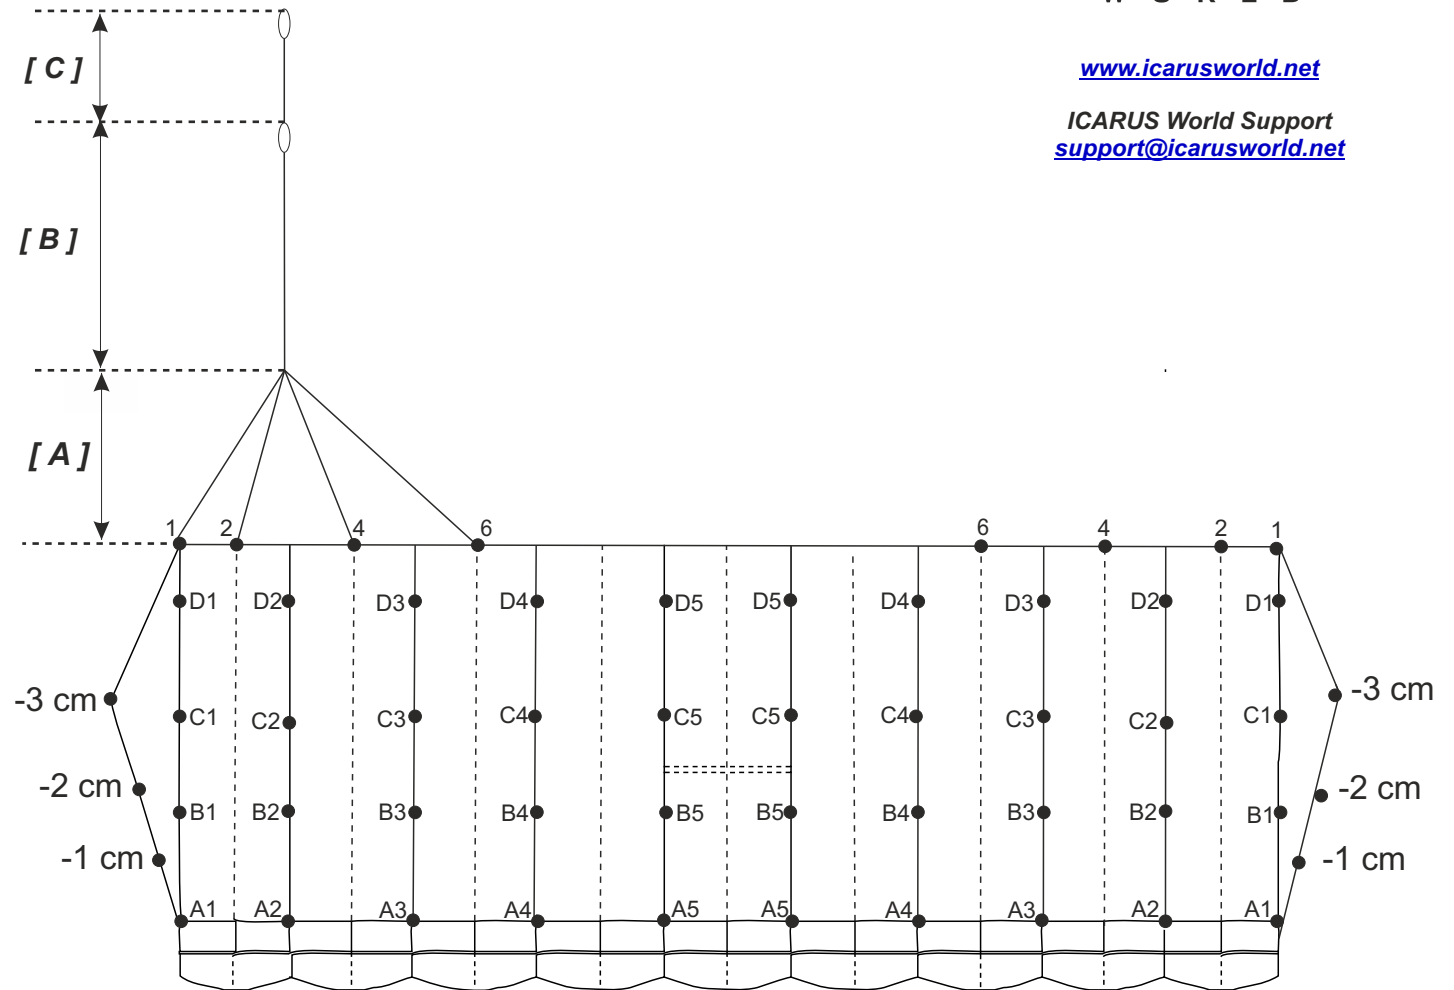

[www.icarusworld.net](http://www.icarusworld.net)

ICARUS World Support  
[support@icarusworld.net](mailto:support@icarusworld.net)

**Final Measurements (cm)**

OUTSIDE	A1	378.3
	A2	378.3
	A3	378.3
	A4	378.3
CENTER	A5	378.3

OUTSIDE	B1	389.6
	B2	389.6
	B3	389.6
	B4	389.6
CENTER	B5	389.6

OUTSIDE	C1	407.4
	C2	407.4
	C3	407.4
	C4	407.4
CENTER	C5	407.4

OUTSIDE	D1	430.4
	D2	430.4
	D3	430.4
	D4	430.4
CENTER	D5	430.4

[ A ] UPPER STEERING LINES	1	128.3
	2	128.3
	4	128.3
	6	128.3

[ B ] LOWER STEERING LINE	277.9
---------------------------	-------

[ C ] BRAKE SETTING TO SUGGESTED TOGGLE SETTING	56.9
---	------

CANOPY	EQUINOX
SIZE	229

S/N

DOM \_\_\_\_\_ / \_\_\_\_\_ (MM/YY)  
 (Date of Manufacture)