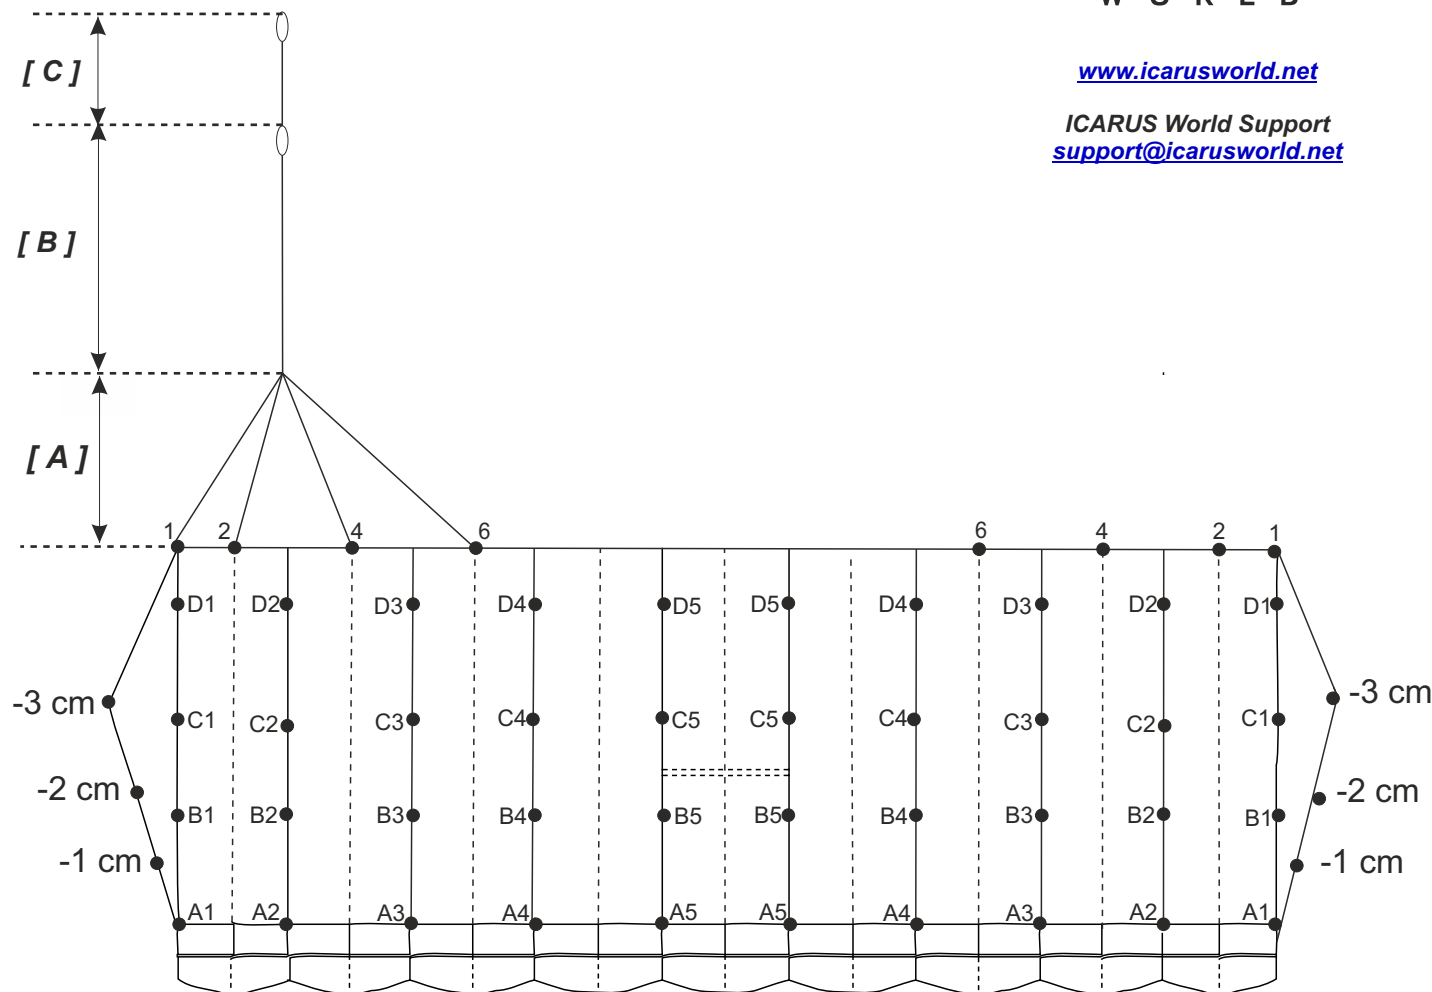

www.icarusworld.net

ICARUS World Support
support@icarusworld.net

Final Measurements (cm)

OUTSIDE	A1	387.6
	A2	387.6
	A3	387.6
	A4	387.6
CENTER	A5	387.6

OUTSIDE	B1	399.1
	B2	399.1
	B3	399.1
	B4	399.1
CENTER	B5	399.1

OUTSIDE	C1	417.3
	C2	417.3
	C3	417.3
	C4	417.3
CENTER	C5	417.3

OUTSIDE	D1	440.8
	D2	440.8
	D3	440.8
	D4	440.8
CENTER	D5	440.8

[A] UPPER STEERING LINES	1	131.1
	2	131.1
	4	131.1
	6	131.1

[B] LOWER STEERING LINE	284.7
---------------------------	-------

[C] BRAKE SETTING TO SUGGESTED TOGGLE SETTING	58.2
-------------------------------------------------	------

CANOPY	EQUINOX
SIZE	239

S/N

DOM _____ / _____ (MM/YY)
 (Date of Manufacture)