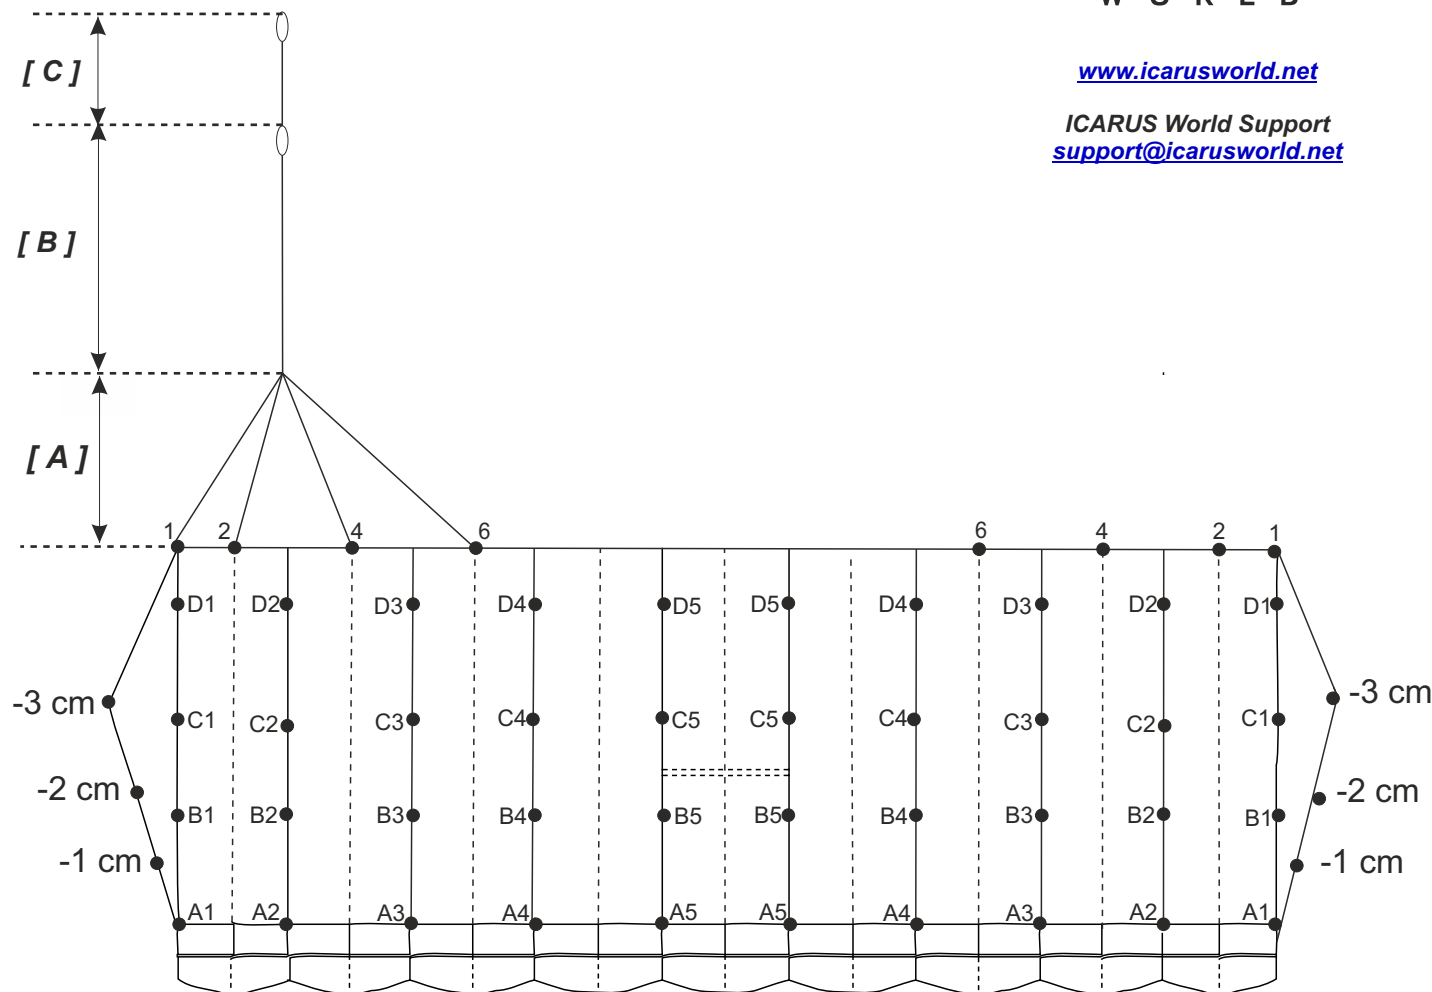

www.icarusworld.net

ICARUS World Support
support@icarusworld.net

Final Measurements (cm)

OUTSIDE	A1	396.7
	A2	396.7
	A3	396.7
	A4	396.7
CENTER	A5	396.7

OUTSIDE	B1	408.4
	B2	408.4
	B3	408.4
	B4	408.4
CENTER	B5	408.4

OUTSIDE	C1	427.0
	C2	427.0
	C3	427.0
	C4	427.0
CENTER	C5	427.0

OUTSIDE	D1	451.0
	D2	451.0
	D3	451.0
	D4	451.0
CENTER	D5	451.0

[A] UPPER STEERING LINES	1	133.9
	2	133.9
	4	133.9
	6	133.9

[B] LOWER STEERING LINE	291.5
---------------------------	-------

[C] BRAKE SETTING TO SUGGESTED TOGGLE SETTING	59.5
---	------

CANOPY	EQUINOX
SIZE	249

S/N

DOM _____ / _____ (MM/YY)

(Date of Manufacture)