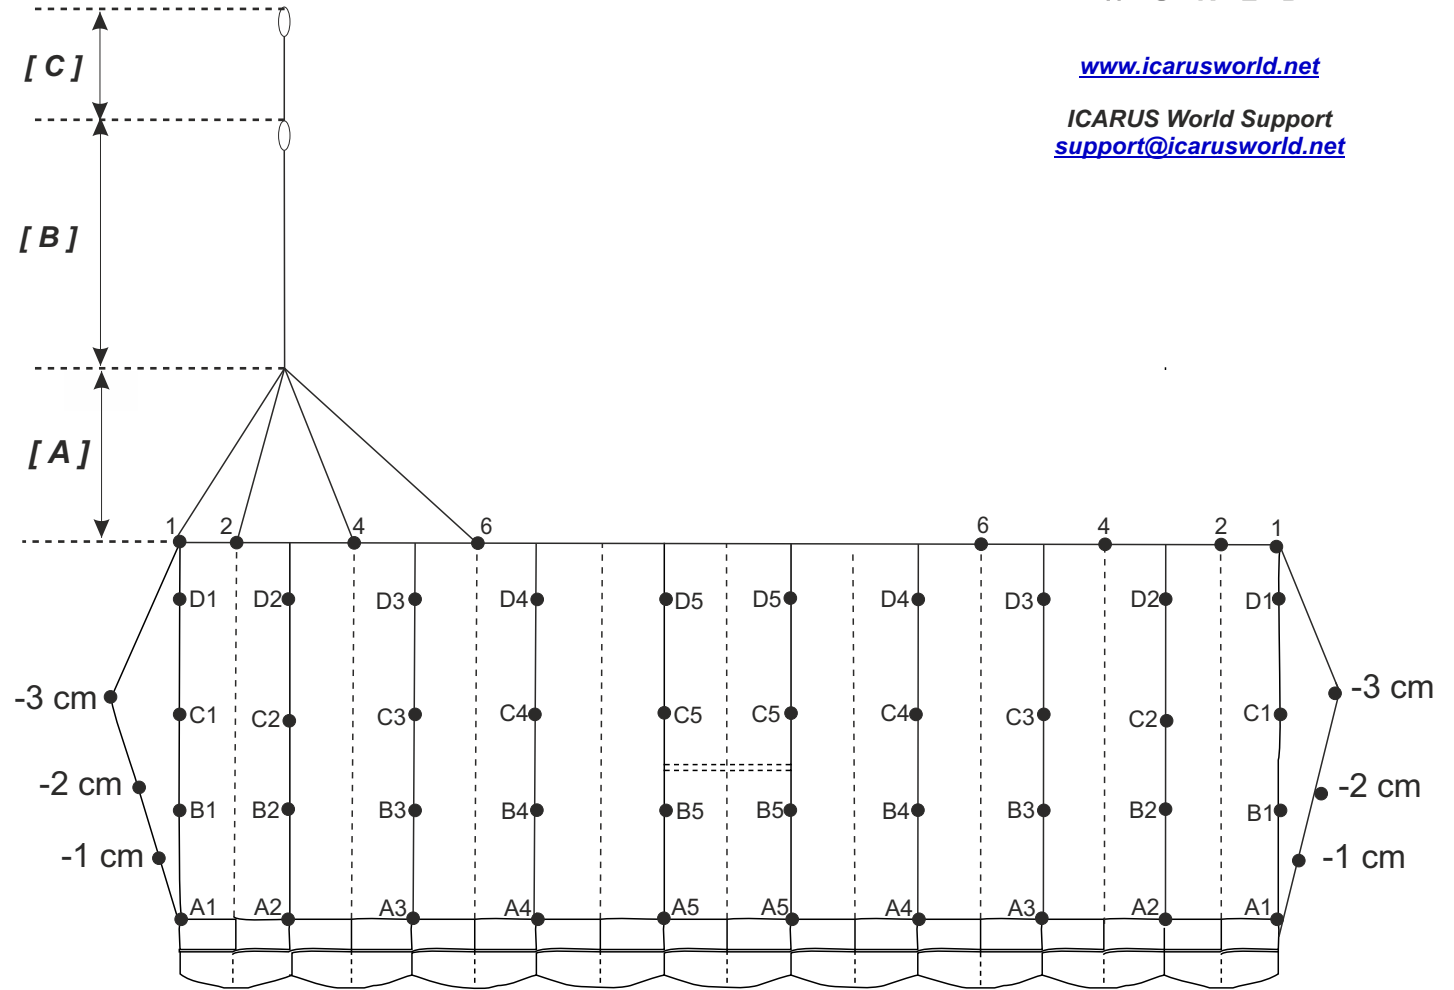

www.icarusworld.net

ICARUS World Support
support@icarusworld.net

Final Measurements (cm)

OUTSIDE	A1	405.6
	A2	405.6
	A3	405.6
	A4	405.6
CENTER	A5	405.6

OUTSIDE	B1	417.6
	B2	417.6
	B3	417.6
	B4	417.6
CENTER	B5	417.6

OUTSIDE	C1	436.6
	C2	436.6
	C3	436.6
	C4	436.6
CENTER	C5	436.6

OUTSIDE	D1	461.0
	D2	461.0
	D3	461.0
	D4	461.0
CENTER	D5	461.0

[A] UPPER STEERING LINES	1	136.5
	2	136.5
	4	136.5
	6	136.5

[B] LOWER STEERING LINE	298.0
---------------------------	-------

[C] BRAKE SETTING TO SUGGESTED TOGGLE SETTING	61.0
---	------

CANOPY	EQUINOX
SIZE	259

S/N

DOM _____ / _____ (MM/YY)
 (Date of Manufacture)