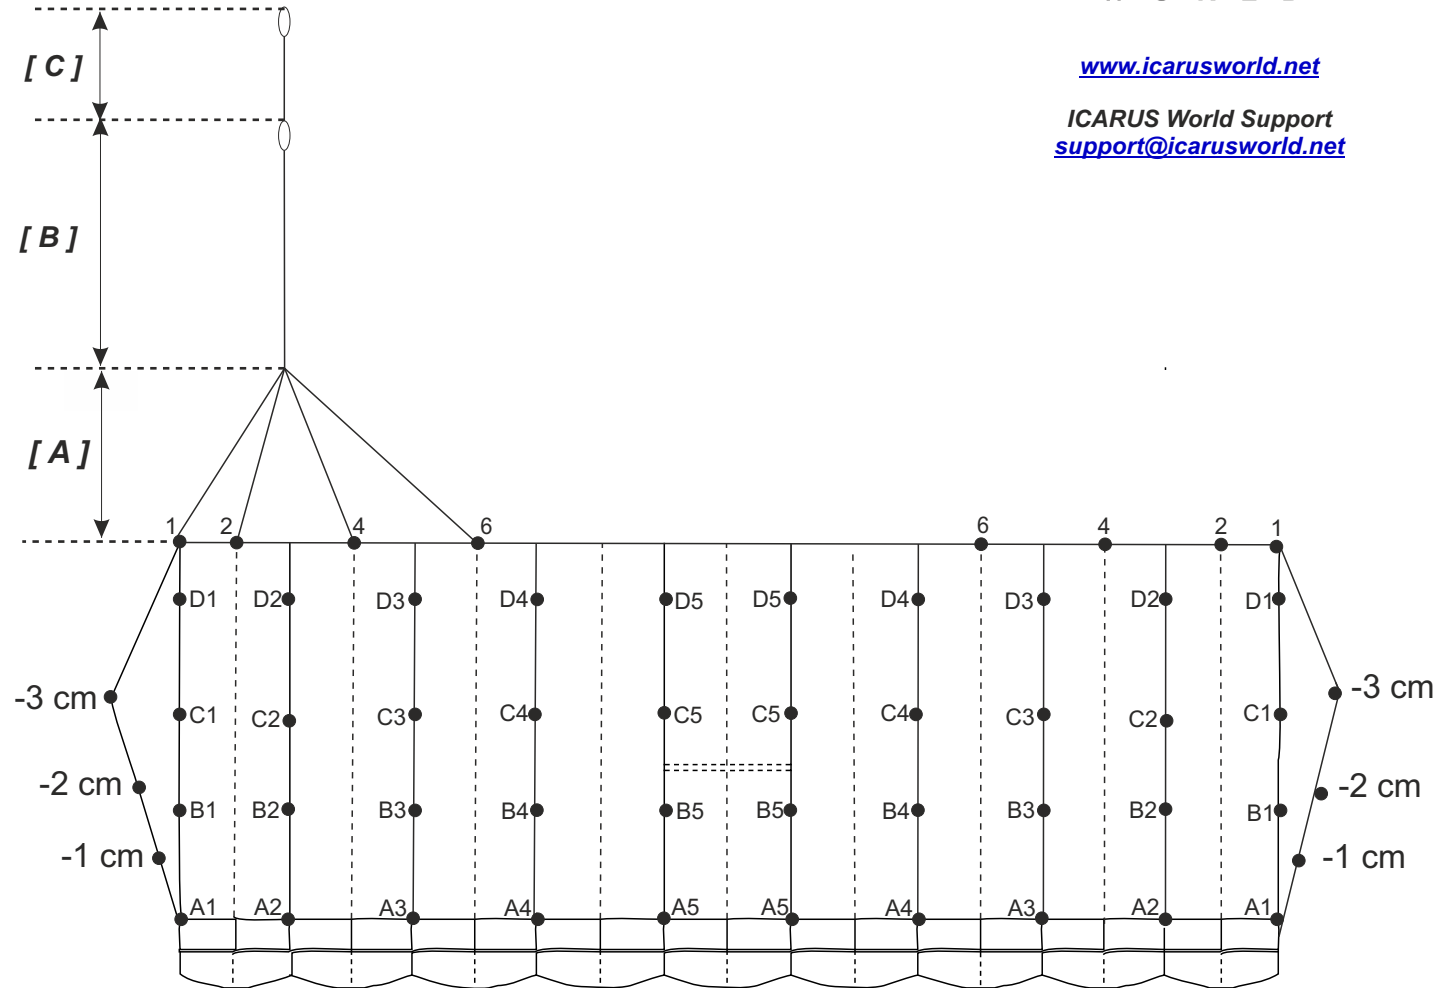

www.icarusworld.net

ICARUS World Support
support@icarusworld.net

Final Measurements (cm)

OUTSIDE	A1	431.4
	A2	431.1
	A3	431.4
	A4	431.4
CENTER	A5	431.4

OUTSIDE	B1	444.0
	B2	444.0
	B3	444.0
	B4	444.0
CENTER	B5	444.0

OUTSIDE	C1	464.1
	C2	464.1
	C3	464.1
	C4	464.1
CENTER	C5	464.1

OUTSIDE	D1	489.9
	D2	489.9
	D3	489.9
	D4	489.9
CENTER	D5	489.9

[A] UPPER STEERING LINES	1	144.3
	2	144.3
	4	144.3
	6	144.3

[B] LOWER STEERING LINE	317.2
---------------------------	-------

[C] BRAKE SETTING TO SUGGESTED TOGGLE SETTING	64.2
---	------

CANOPY	EQUINOX
SIZE	289

S/N

DOM _____ / _____ (MM/YY)
 (Date of Manufacture)