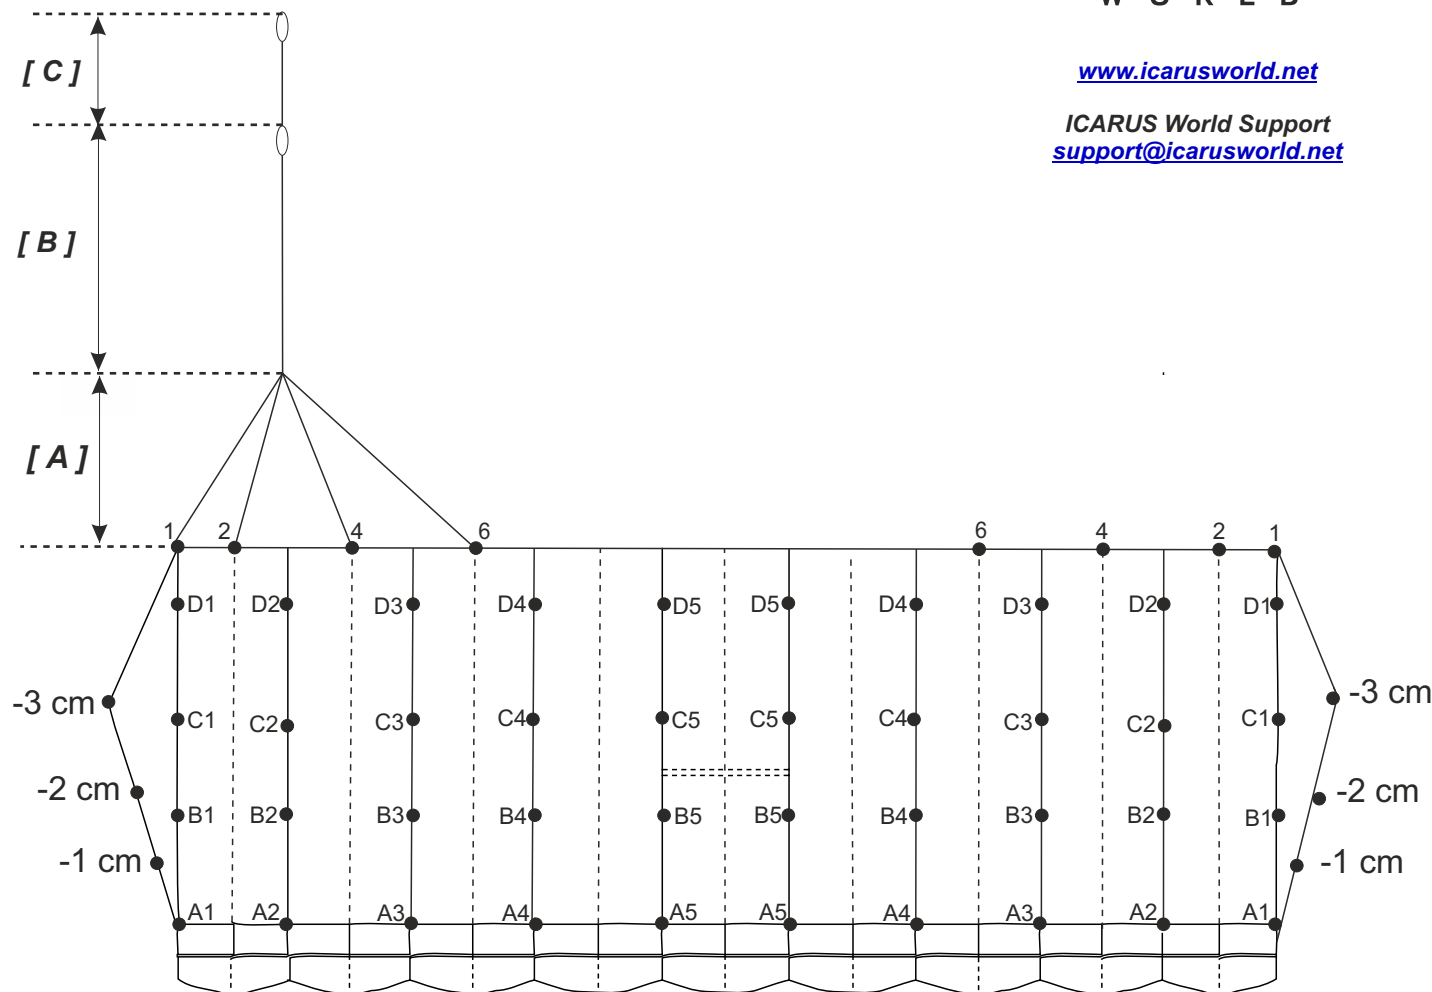

www.icarusworld.net

ICARUS World Support
support@icarusworld.net

Final Measurements (cm)

OUTSIDE	A1	439.7
	A2	439.7
	A3	439.7
	A4	439.7
CENTER	A5	439.7

OUTSIDE	B1	452.6
	B2	452.6
	B3	452.6
	B4	452.6
CENTER	B5	452.6

OUTSIDE	C1	472.9
	C2	472.9
	C3	472.9
	C4	472.9
CENTER	C5	472.9

OUTSIDE	D1	499.2
	D2	499.2
	D3	499.2
	D4	499.2
	D5	499.2
CENTER		

[A] UPPER STEERING LINES	1	146.7
	2	146.7
	4	146.7
	6	146.7

[B] LOWER STEERING LINE	323.2
---------------------------	-------

[C] BRAKE SETTING TO SUGGESTED TOGGLE SETTING	65.7
---	------

CANOPY	EQUINOX
SIZE	299

S/N

DOM _____ / _____ (MM/YY)

(Date of Manufacture)