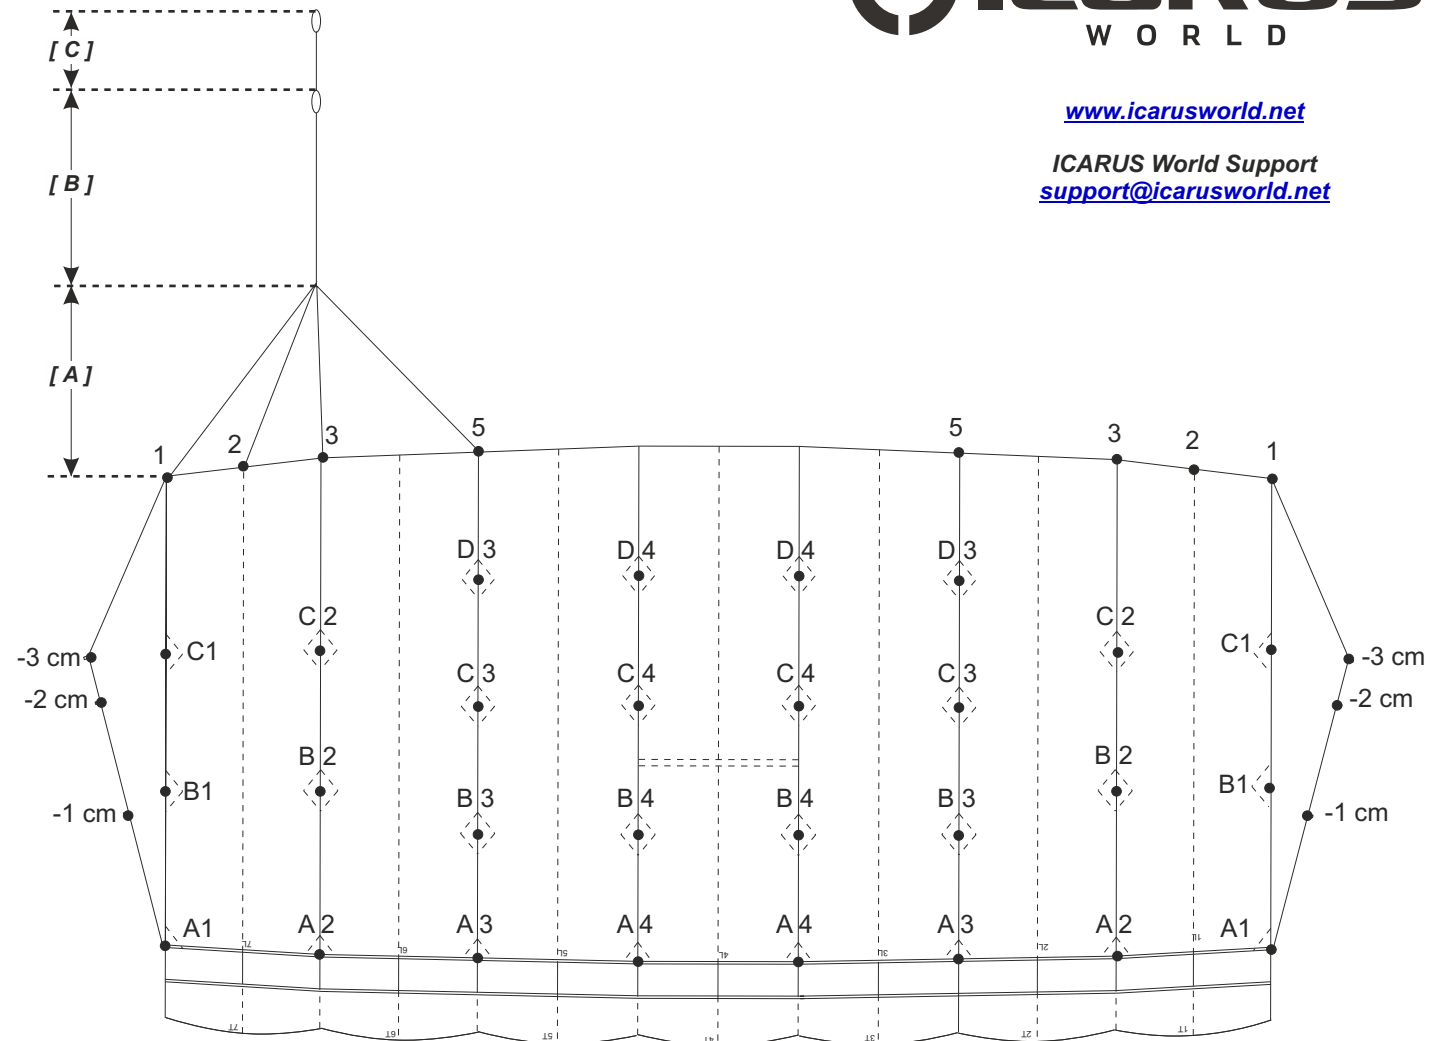

www.icarusworld.net

ICARUS World Support
support@icarusworld.net

Final Measurements (cm)

OUTSIDE	A1	245.6
	A2	245.9
	A3	244.5
CENTER	A4	244.5

OUTSIDE	B1	254.8
	B2	255.4
	B3	250.5
CENTER	B4	250.5

OUTSIDE	C1	273.3
	C2	275.1
	C3	265.3
CENTER	C4	265.3

OUTSIDE	D1	
	D2	
	D3	286.8
	D4	286.8
CENTER		

[A] UPPER STEERING LINES	1	113.4
	2	107.2
	3	106.1
	5	120.2

[B] LOWER STEERING LINE	165.8
---------------------------	-------

[C] BRAKE SETTING TO SUGGESTED TOGGLE SETTING	51.0
-------------------------------------------------	------

CANOPY	OMNI
SIZE	109

S/N

DOM _____ / _____ (MM/YY)

(Date of Manufacture)