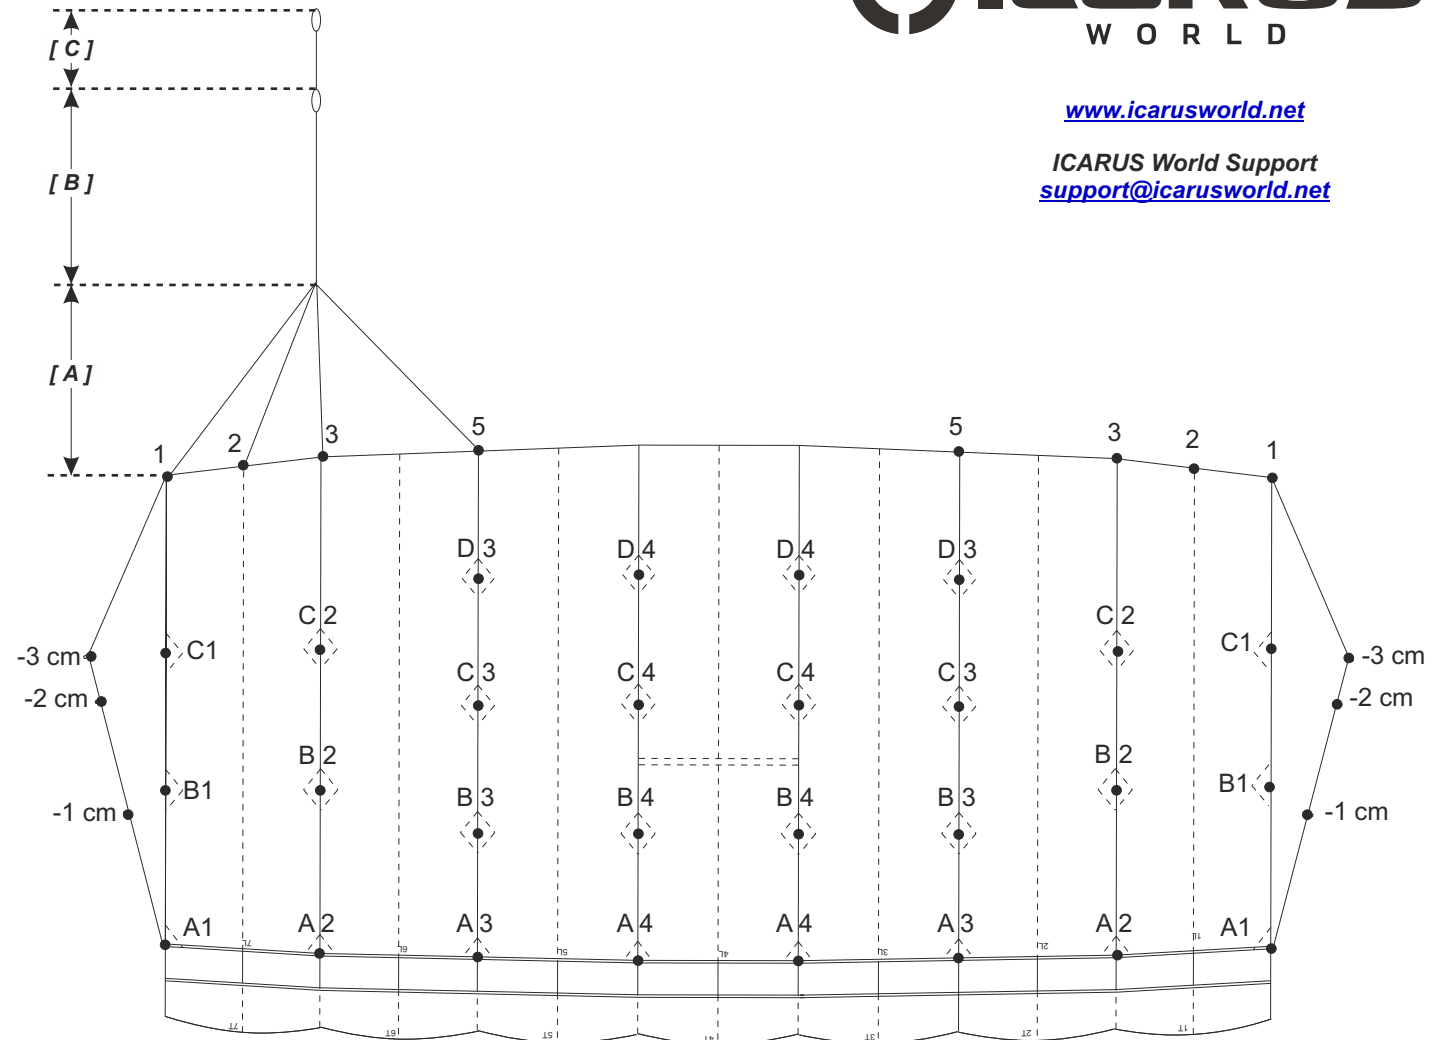

[www.icarusworld.net](http://www.icarusworld.net)

ICARUS World Support  
[support@icarusworld.net](mailto:support@icarusworld.net)

**Final Measurements (cm)**

OUTSIDE	A1	271.8
	A2	272.1
	A3	270.5
CENTER	A4	270.5

OUTSIDE	B1	281.8
	B2	282.4
	B3	277.1
CENTER	B4	277.1

OUTSIDE	C1	301.9
	C2	303.9
	C3	293.2
CENTER	C4	293.2

OUTSIDE	D1	
	D2	
	D3	316.6
	D4	316.6
CENTER		

[ A ] UPPER STEERING LINES	1	123.5
	2	116.8
	3	115.5
	5	130.9

[ B ] LOWER STEERING LINE	184.1
---------------------------	-------

[ C ] BRAKE SETTING TO SUGGESTED TOGGLE SETTING	55.5
---	------

CANOPY	OMNI
SIZE	129

S/N

DOM \_\_\_\_\_ / \_\_\_\_\_ (MM/YY)

(Date of Manufacture)