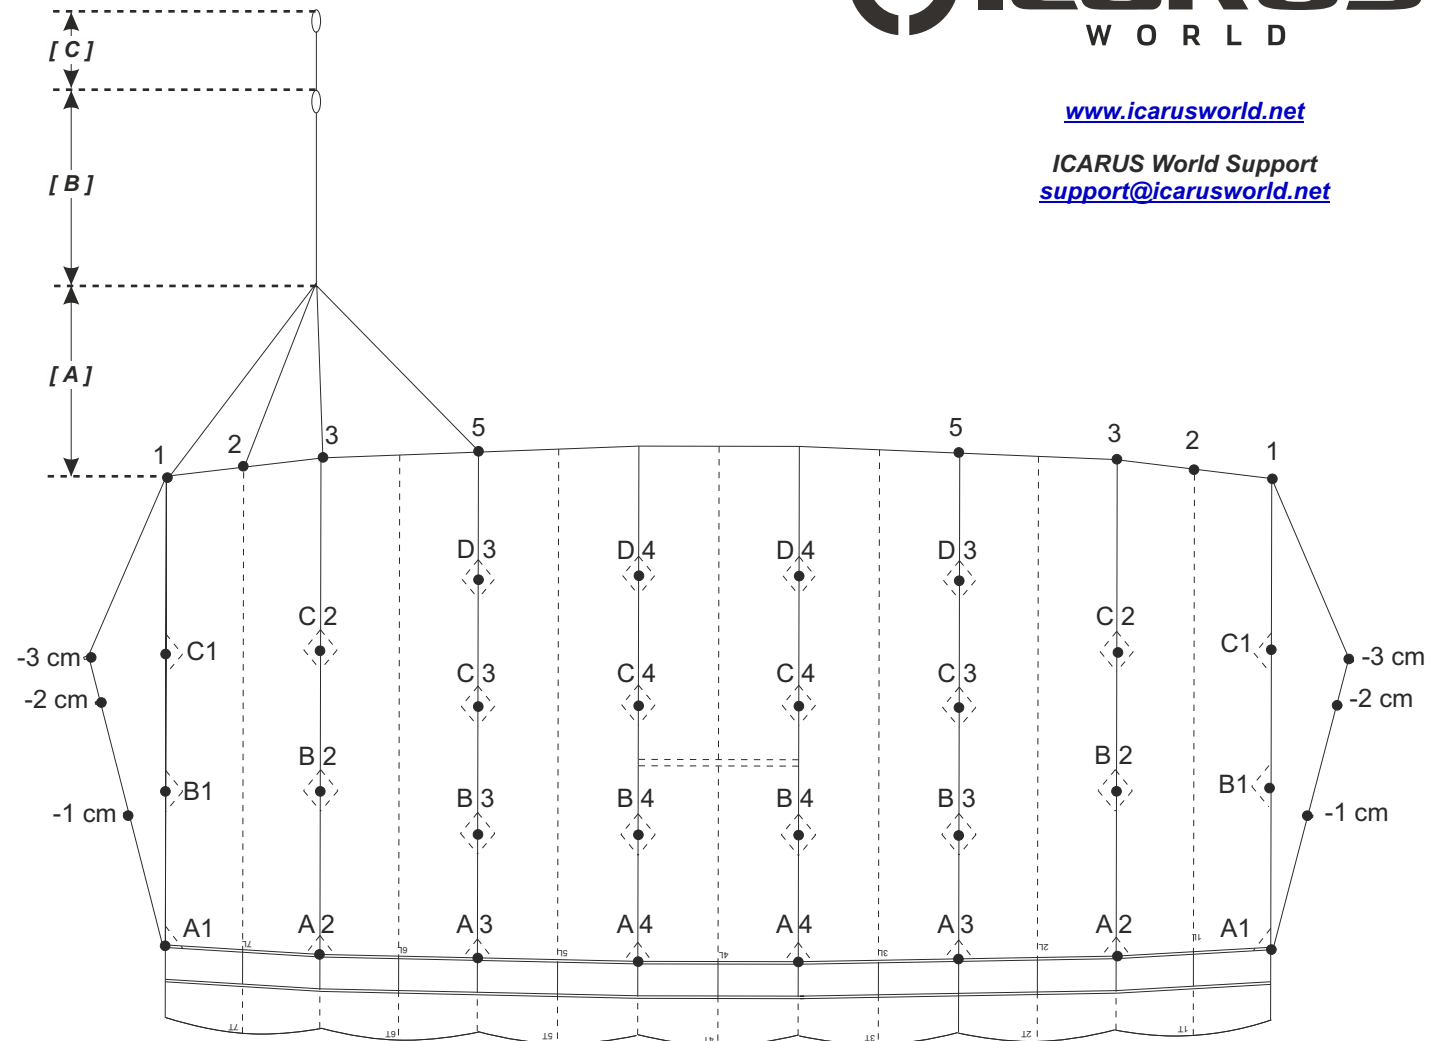

www.icarusworld.net

ICARUS World Support
support@icarusworld.net

Final Measurements (cm)

OUTSIDE	A1	318.6
	A2	318.9
	A3	317.2
CENTER	A4	317.2

OUTSIDE	B1	330.0
	B2	330.8
	B3	324.7
CENTER	B4	324.7

OUTSIDE	C1	353.1
	C2	355.3
	C3	343.1
CENTER	C4	343.1

OUTSIDE	D1	
	D2	
	D3	369.9
	D4	369.9
CENTER	D1	
	D2	
	D3	369.9
	D4	369.9

[A] UPPER STEERING LINES	1	141.5
	2	133.8
	3	132.4
	5	149.9

[B] LOWER STEERING LINE	216.7
---------------------------	-------

[C] BRAKE SETTING TO SUGGESTED TOGGLE SETTING	63.6
---	------

CANOPY	OMNI
SIZE	169

S/N

DOM _____ / _____ (MM/YY)

(Date of Manufacture)