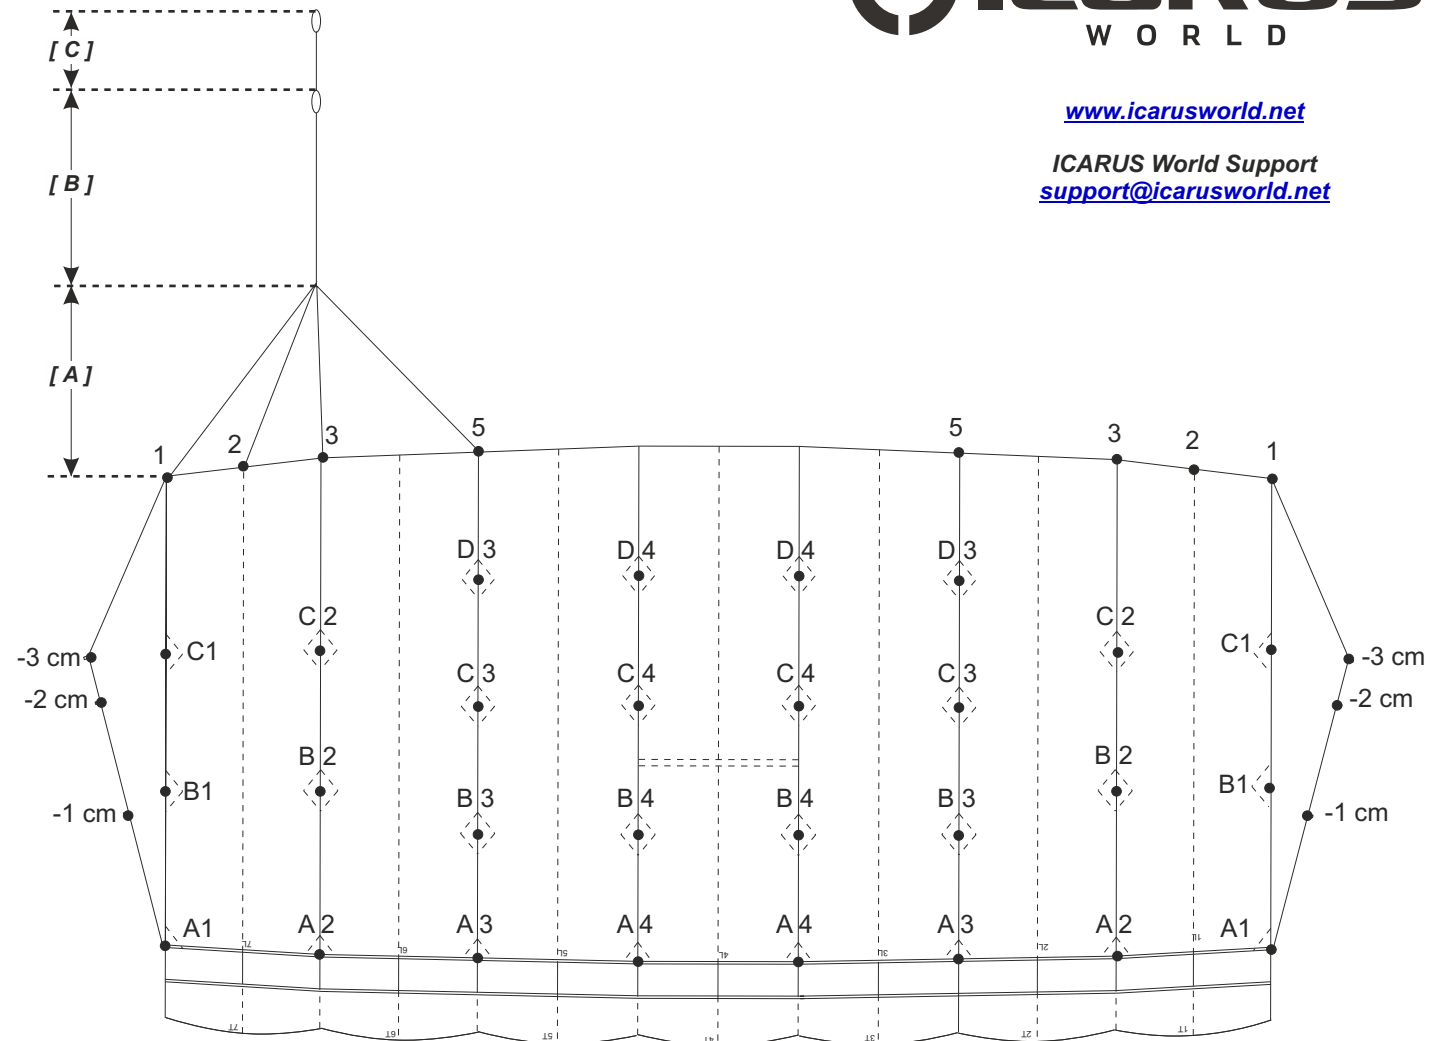

www.icarusworld.net

ICARUS World Support
support@icarusworld.net

Final Measurements (cm)

OUTSIDE	A1	339.9
	A2	340.3
	A3	338.4
CENTER	A4	338.4

OUTSIDE	B1	352.0
	B2	352.8
	B3	346.4
CENTER	B4	346.4

OUTSIDE	C1	376.4
	C2	378.8
	C3	365.8
CENTER	C4	365.8

OUTSIDE	D1	
	D2	
	D3	394.1
	D4	394.1
CENTER		

[A] UPPER STEERING LINES	1	149.7
	2	141.5
	3	140.1
	5	158.6

[B] LOWER STEERING LINE	231.5
---------------------------	-------

[C] BRAKE SETTING TO SUGGESTED TOGGLE SETTING	67.2
---	------

CANOPY	OMNI
SIZE	189

S/N

DOM _____ / _____ (MM/YY)

(Date of Manufacture)