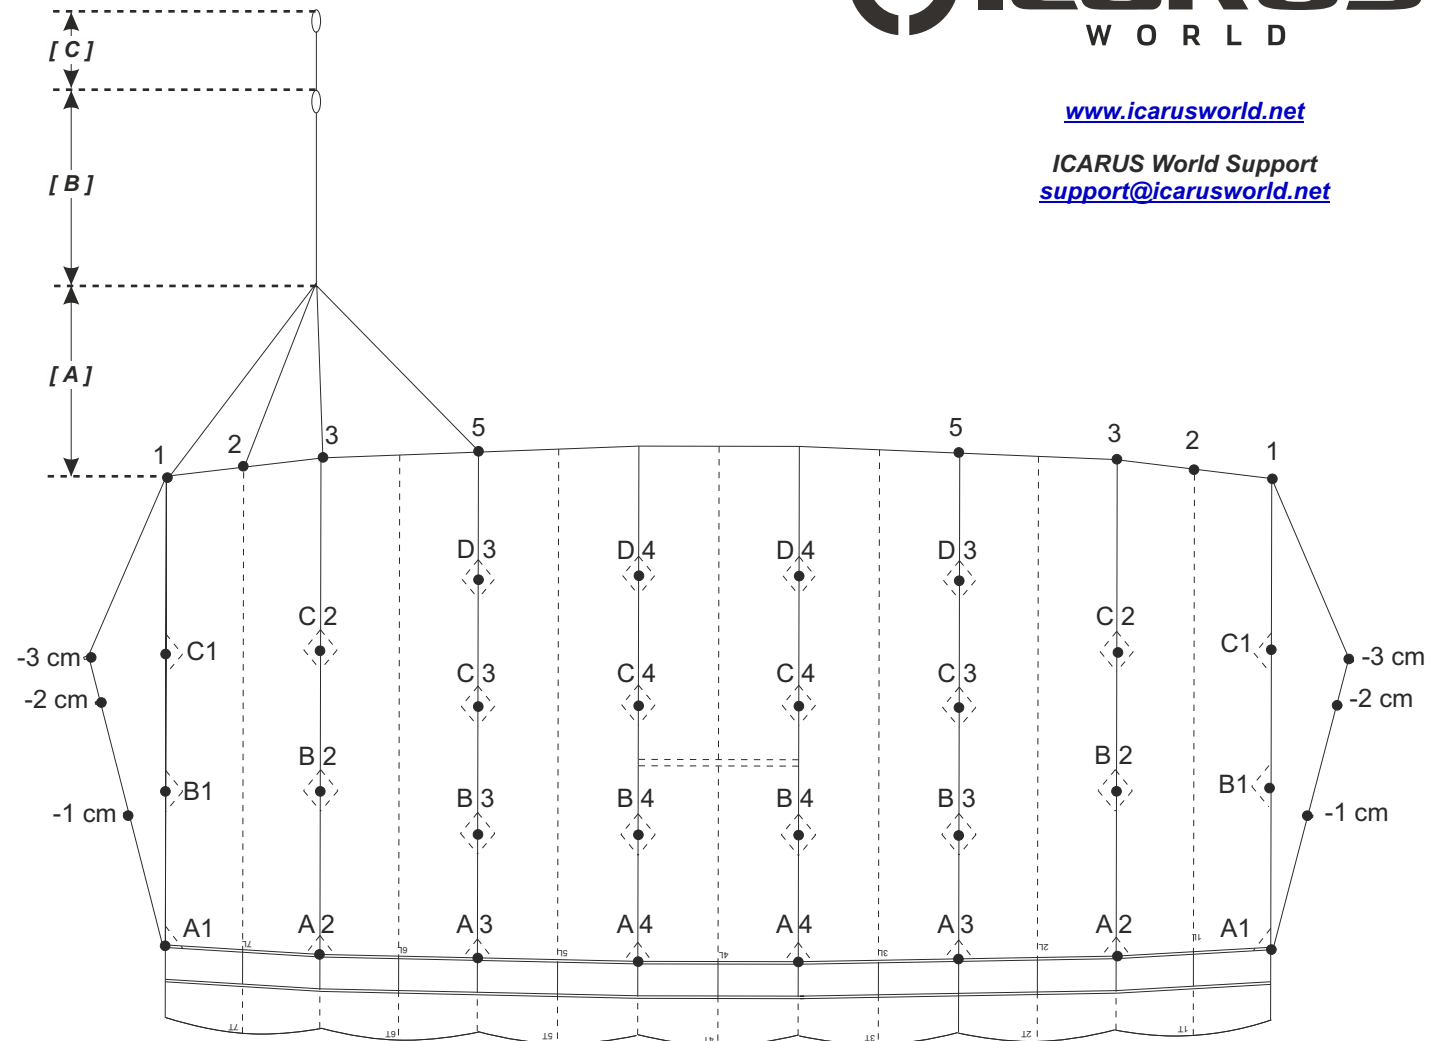

www.icarusworld.net

ICARUS World Support
support@icarusworld.net

Final Measurements (cm)

OUTSIDE	A1	379.4
	A2	379.8
	A3	377.7
CENTER	A4	377.7

OUTSIDE	B1	392.7
	B2	393.6
	B3	386.5
CENTER	B4	386.5

OUTSIDE	C1	419.5
	C2	422.2
	C3	407.9
CENTER	C4	407.9

OUTSIDE	D1	
	D2	
	D3	439.1
	D4	439.1
CENTER		

[A] UPPER STEERING LINES	1	164.9
	2	155.9
	3	154.3
	5	174.7

[B] LOWER STEERING LINE	259.0
---------------------------	-------

[C] BRAKE SETTING TO SUGGESTED TOGGLE SETTING	74.0
---	------

CANOPY	OMNI
SIZE	229

S/N

DOM _____ / _____ (MM/YY)

(Date of Manufacture)