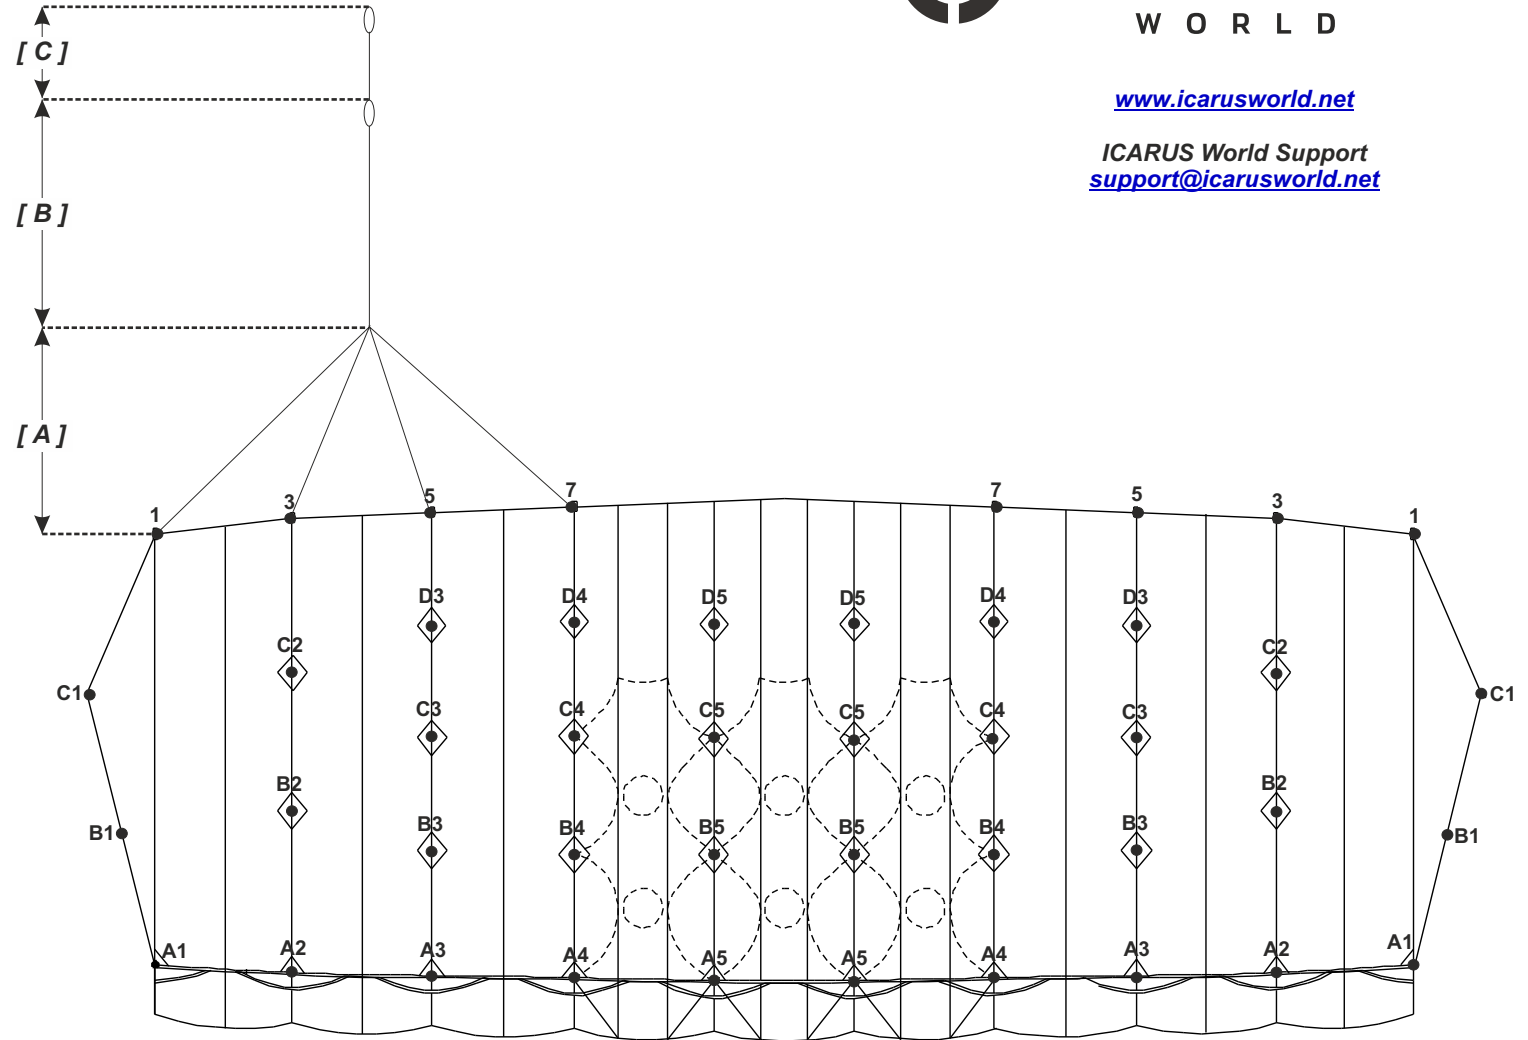

www.icarusworld.net

ICARUS World Support
support@icarusworld.net

Final Measurements (cm)

OUTSIDE	A1	213.8
	A2	213.8
	A3	213.0
	A4	213.0
CENTER	A5	212.9

OUTSIDE	B1	212.9
	B2	221.5
	B3	218.6
	B4	218.6
CENTER	B5	218.7

OUTSIDE	C1	211.5
	C2	234.8
	C3	229.0
	C4	229.5
CENTER	C5	229.7

OUTSIDE	D3	240.9
CENTER	D4	242.1
	D5	242.6

[A] UPPER STEERING LINES	1	96.7
	3	92.7
	5	93.7
	7	99.2

[B] LOWER STEERING LINE	143.7
---------------------------	-------

[C] BRAKE SETTING TO SUGGESTED TOGGLE SETTING	36.2
---	------

CANOPY	NEOS
SIZE	59

S/N

DOM _____ / _____ (MM/YY)

(Date of Manufacture)