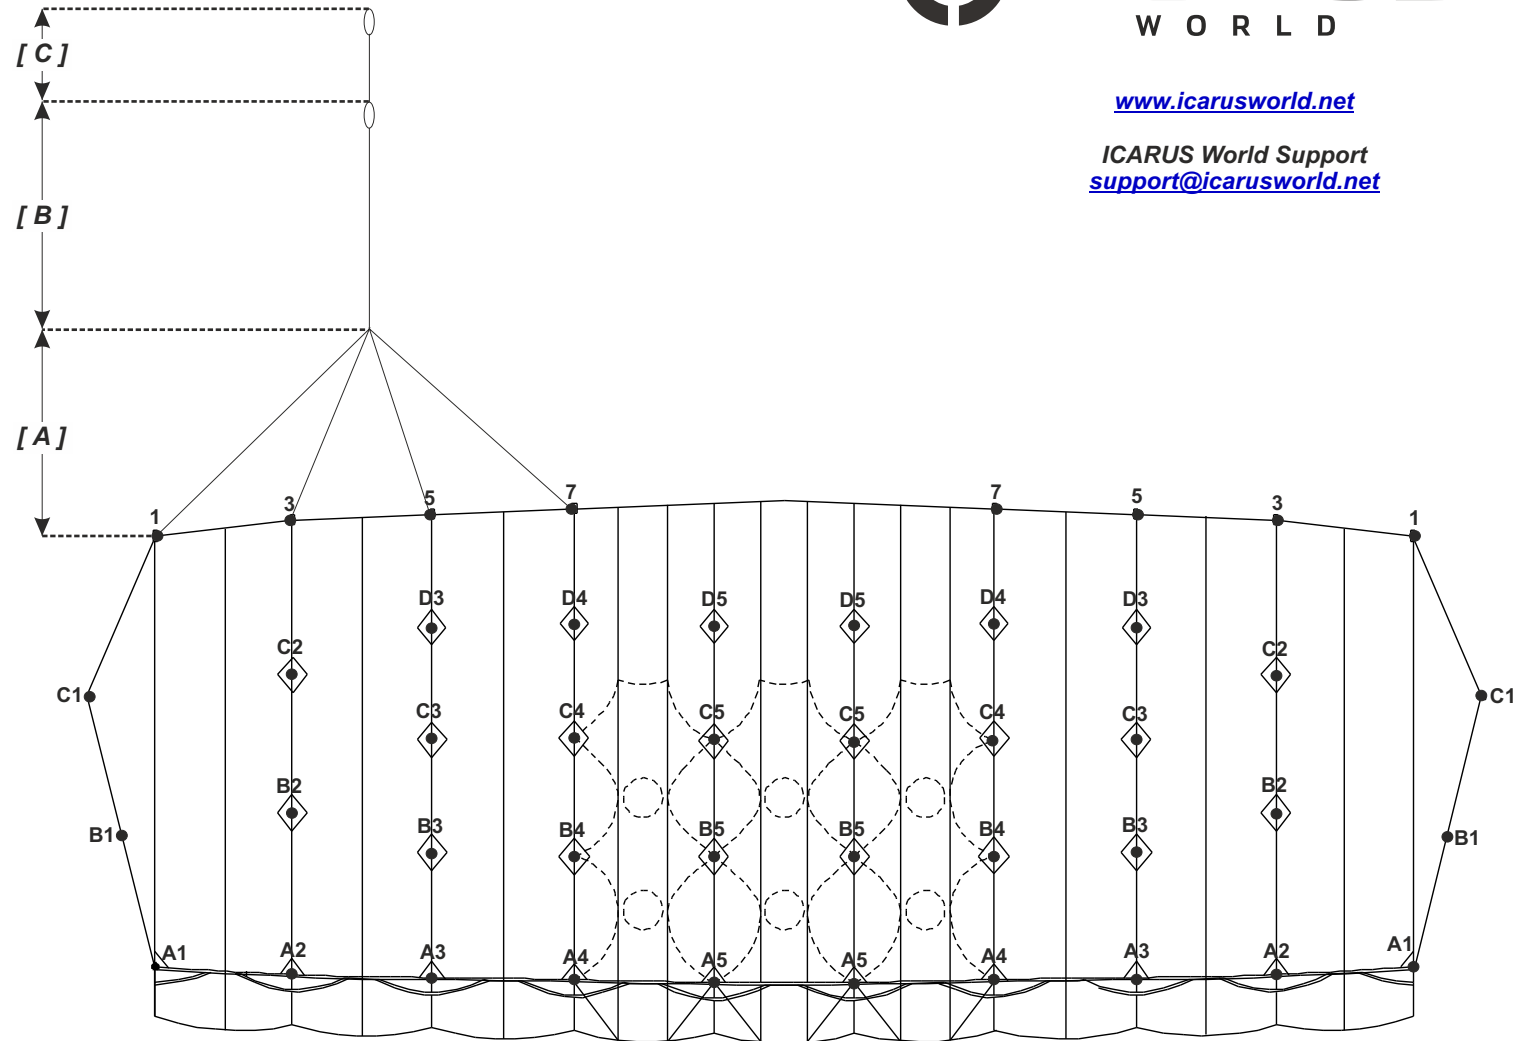

www.icarusworld.net

ICARUS World Support
support@icarusworld.net

Final Measurements (cm)

OUTSIDE	A1	235.4
	A2	235.4
	A3	234.6
	A4	234.6
CENTER	A5	234.5

OUTSIDE	B1	234.5
	B2	243.8
	B3	240.7
	B4	240.6
CENTER	B5	240.7

OUTSIDE	C1	232.9
	C2	258.0
	C3	251.9
	C4	252.5
CENTER	C5	252.7

OUTSIDE	D3	264.7
	D4	266.0
CENTER	D5	266.6

[A] UPPER STEERING LINES	1	104.7
	3	100.3
	5	101.4
	7	107.4

[B] LOWER STEERING LINE	158.7
---------------------------	-------

[C] BRAKE SETTING TO SUGGESTED TOGGLE SETTING	39.0
---	------

CANOPY	NEOS
SIZE	69

S/N

DOM _____ / _____ (MM/YY)

(Date of Manufacture)