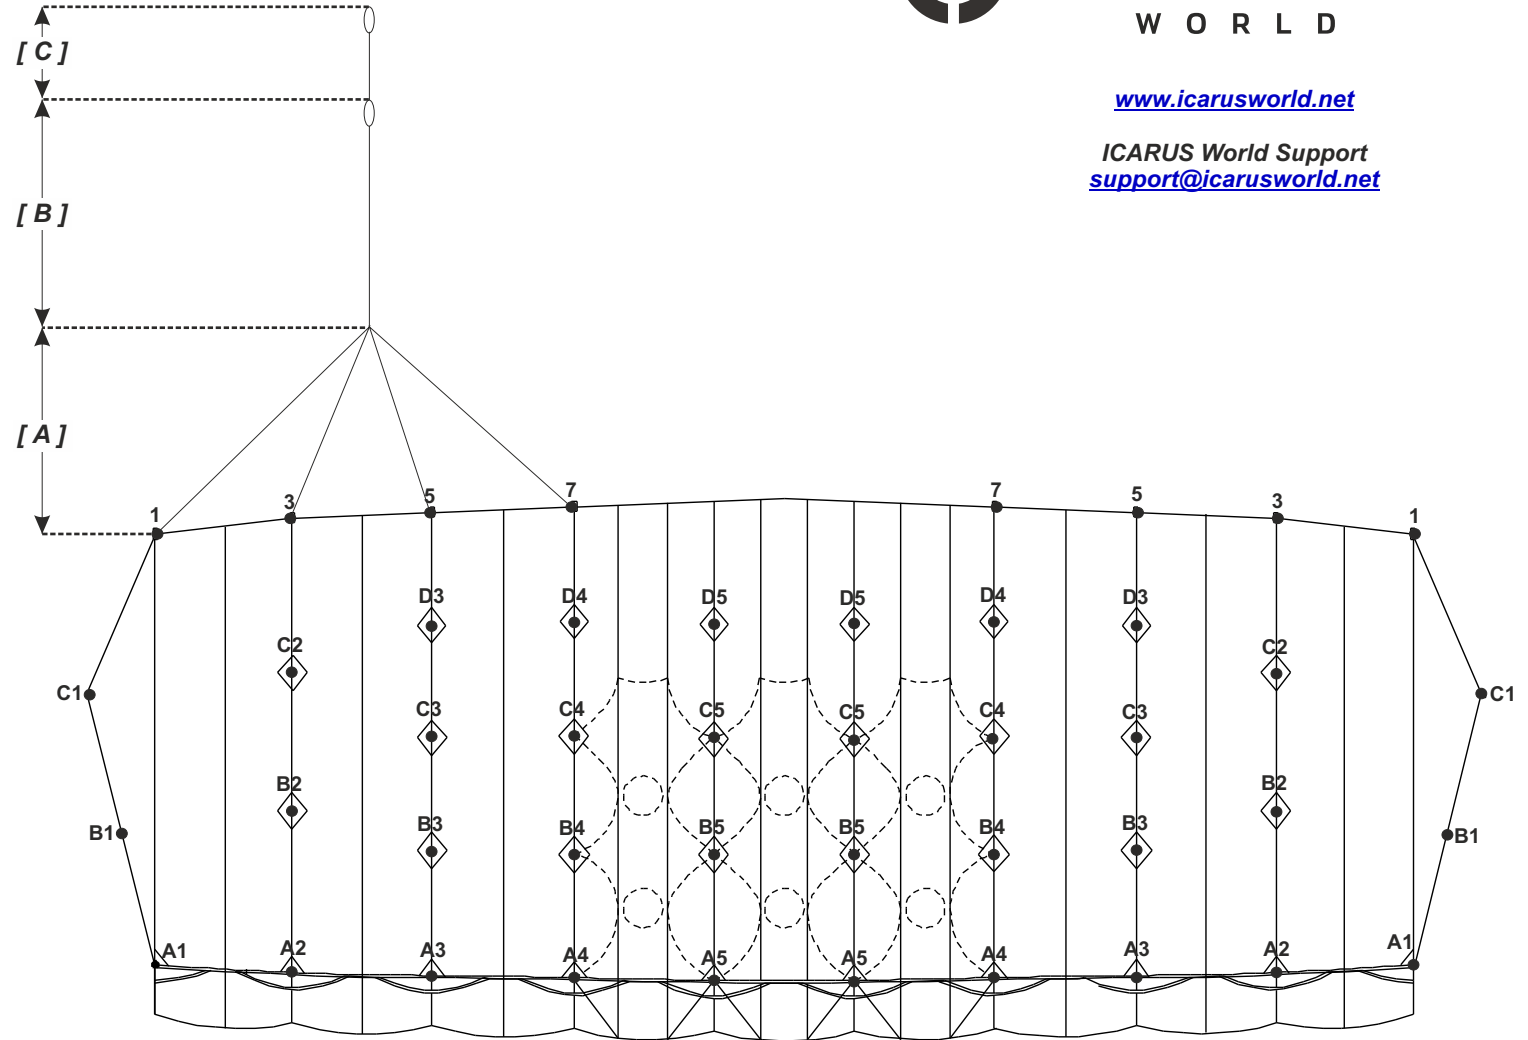

www.icarusworld.net

ICARUS World Support
support@icarusworld.net

Final Measurements (cm)

OUTSIDE	A1	245.7
	A2	245.7
	A3	244.8
	A4	244.8
CENTER	A5	244.7

OUTSIDE	B1	244.7
	B2	254.3
	B3	251.1
	B4	251.0
CENTER	B5	251.1

OUTSIDE	C1	243.0
	C2	269.0
	C3	262.7
	C4	263.3
CENTER	C5	263.5

OUTSIDE	D3	276.0
	D4	277.4
	D5	278.0
CENTER		

[A] UPPER STEERING LINES	1	108.4
	3	103.9
	5	105.1
	7	111.2

[B] LOWER STEERING LINE	165.9
---------------------------	-------

[C] BRAKE SETTING TO SUGGESTED TOGGLE SETTING	40.4
---	------

CANOPY	NEOS
SIZE	74

S/N

DOM _____ / _____ (MM/YY)

(Date of Manufacture)