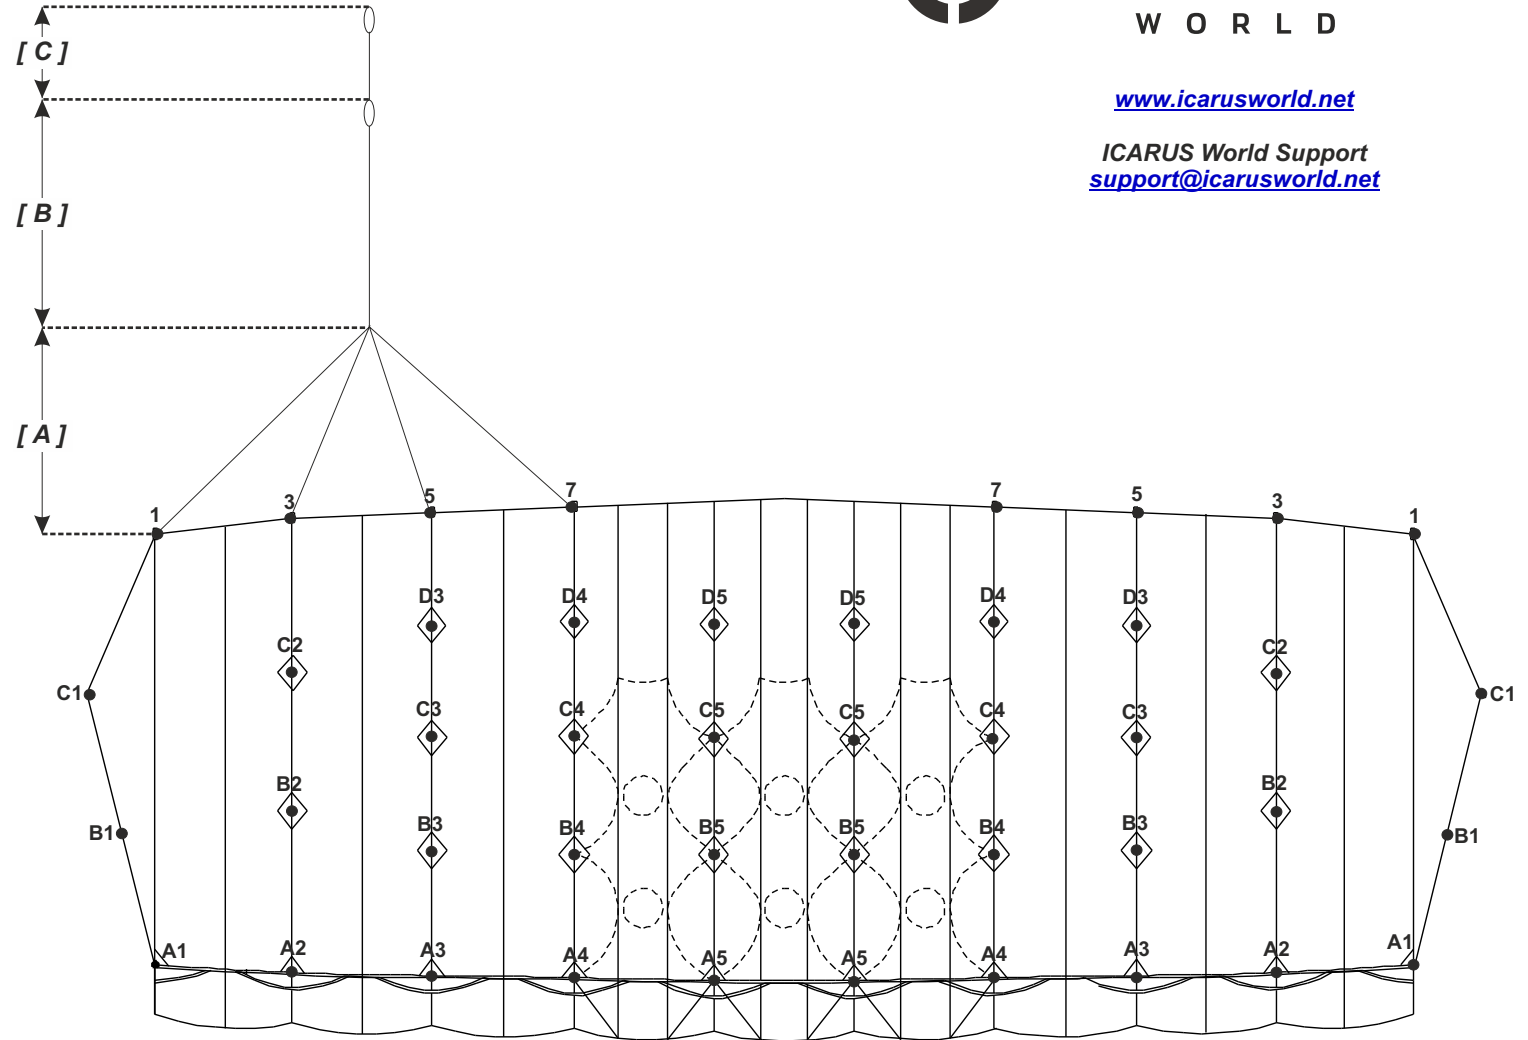

[www.icarusworld.net](http://www.icarusworld.net)

ICARUS World Support  
[support@icarusworld.net](mailto:support@icarusworld.net)

**Final Measurements (cm)**

OUTSIDE	A1	255.6
	A2	255.6
	A3	254.7
	A4	254.7
CENTER	A5	254.5

OUTSIDE	B1	254.6
	B2	264.5
	B3	261.2
	B4	261.1
CENTER	B5	261.2

OUTSIDE	C1	252.7
	C2	279.7
	C3	273.2
	C4	273.8
CENTER	C5	274.0

OUTSIDE	D3	286.9
	D4	288.3
CENTER	D5	288.9

[ A ] UPPER STEERING LINES	1	112.1
	3	107.4
	5	108.6
	7	115.0

[ B ] LOWER STEERING LINE	172.8
---------------------------	-------

[ C ] BRAKE SETTING TO SUGGESTED TOGGLE SETTING	41.7
---	------

CANOPY	NEOS
SIZE	79

S/N

DOM \_\_\_\_\_ / \_\_\_\_\_ (MM/YY)

(Date of Manufacture)