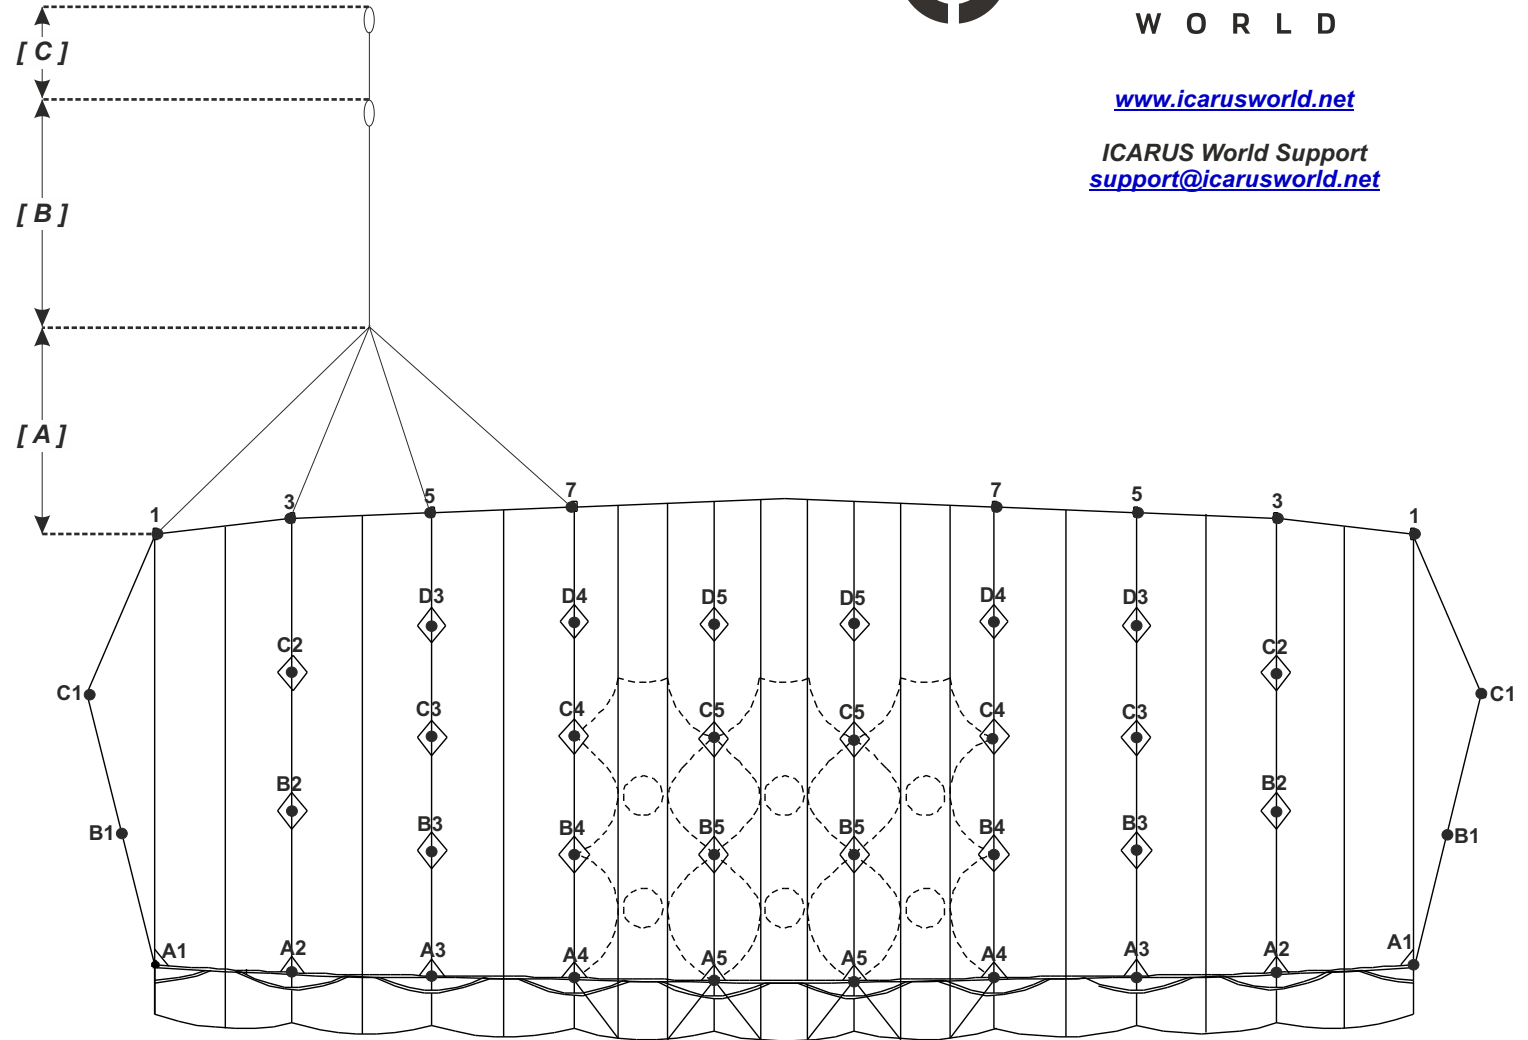

[www.icarusworld.net](http://www.icarusworld.net)

ICARUS World Support  
[support@icarusworld.net](mailto:support@icarusworld.net)

**Final Measurements (cm)**

OUTSIDE	A1	265.1
	A2	265.1
	A3	264.2
	A4	264.2
CENTER	A5	264.1

OUTSIDE	B1	264.1
	B2	274.4
	B3	270.9
	B4	270.9
CENTER	B5	271.0

OUTSIDE	C1	262.2
	C2	290.0
	C3	283.3
	C4	283.9
CENTER	C5	284.2

OUTSIDE	D3	297.4
	D4	298.9
CENTER	D5	299.5

[ A ] UPPER STEERING LINES	1	115.6
	3	110.8
	5	112.0
	7	118.6

[ B ] LOWER STEERING LINE	179.4
---------------------------	-------

[ C ] BRAKE SETTING TO SUGGESTED TOGGLE SETTING	42.9
---	------

CANOPY	NEOS
SIZE	84

**S/N**

**DOM** \_\_\_\_\_ / \_\_\_\_\_ (MM/YY)

(Date of Manufacture)