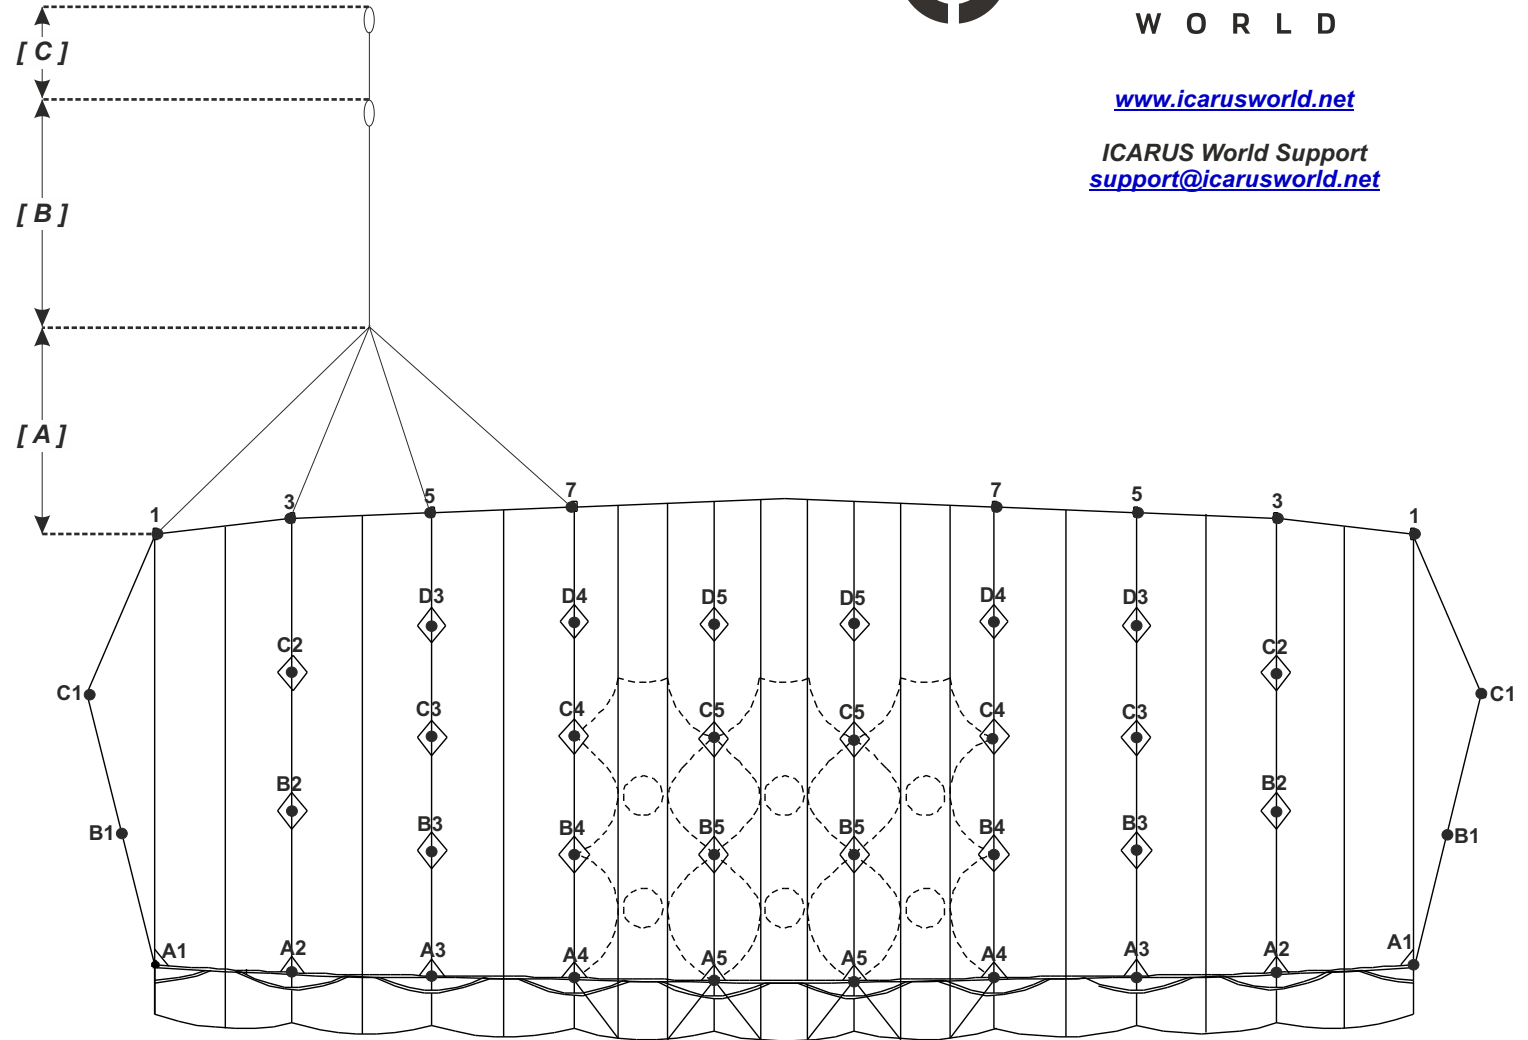

www.icarusworld.net

ICARUS World Support
support@icarusworld.net

Final Measurements (cm)

OUTSIDE	A1	274.4
	A2	274.4
	A3	273.5
	A4	273.5
CENTER	A5	273.3

OUTSIDE	B1	273.4
	B2	283.9
	B3	280.4
	B4	280.3
CENTER	B5	280.4

OUTSIDE	C1	271.4
	C2	300.0
	C3	293.1
	C4	293.8
CENTER	C5	294.0

OUTSIDE	D3	307.7
CENTER	D4	309.2
	D5	309.9

[A] UPPER STEERING LINES	1	119.0
	3	114.0
	5	115.4
	7	122.1

[B] LOWER STEERING LINE	185.9
---------------------------	-------

[C] BRAKE SETTING TO SUGGESTED TOGGLE SETTING	44.1
---	------

CANOPY	NEOS
SIZE	89

S/N

DOM _____ / _____ (MM/YY)

(Date of Manufacture)