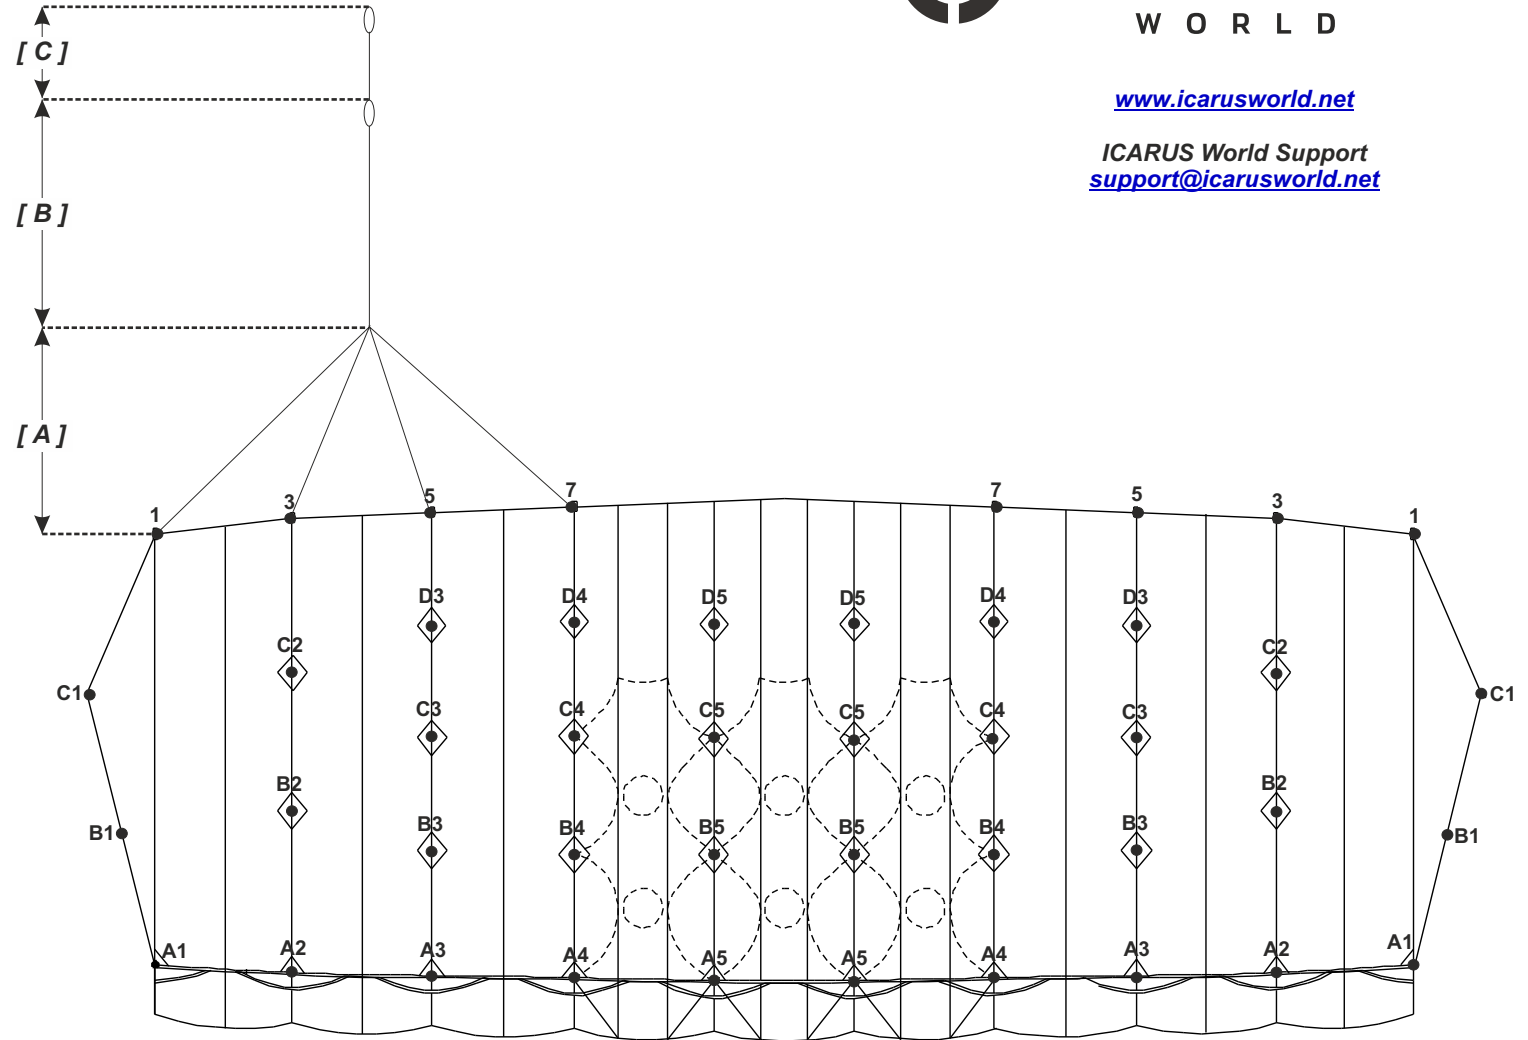

www.icarusworld.net

ICARUS World Support
support@icarusworld.net

Final Measurements (cm)

OUTSIDE	A1	300.9
	A2	300.9
	A3	299.9
	A4	299.9
CENTER	A5	299.7

OUTSIDE	B1	299.8
	B2	311.1
	B3	307.3
	B4	307.2
CENTER	B5	307.4

OUTSIDE	C1	297.5
	C2	328.4
	C3	321.1
	C4	321.8
CENTER	C5	322.1

OUTSIDE	D3	336.8
	D4	338.5
CENTER	D5	339.2

[A] UPPER STEERING LINES	1	128.7
	3	123.3
	5	124.8
	7	132.1

[B] LOWER STEERING LINE	204.3
---------------------------	-------

[C] BRAKE SETTING TO SUGGESTED TOGGLE SETTING	47.6
---	------

CANOPY	NEOS
SIZE	104

S/N

DOM _____ / _____ (MM/YY)

(Date of Manufacture)