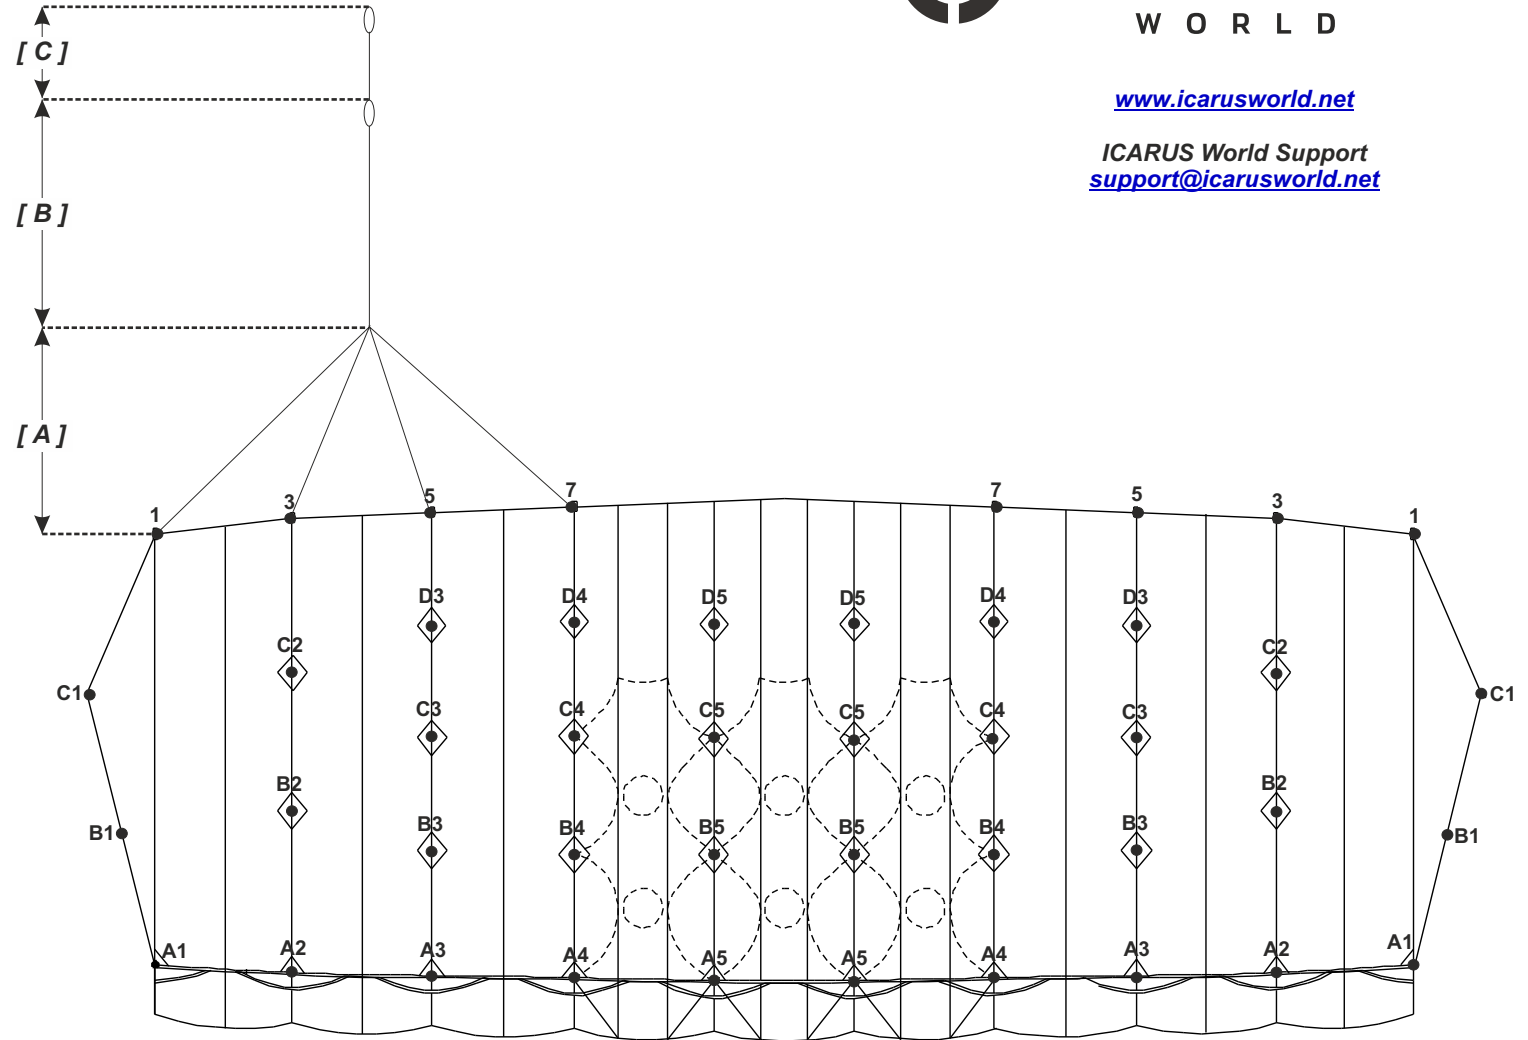

www.icarusworld.net

ICARUS World Support
support@icarusworld.net

Final Measurements (cm)

OUTSIDE	A1	309.3
	A2	309.3
	A3	308.3
	A4	308.2
CENTER	A5	308.0

OUTSIDE	B1	308.1
	B2	319.8
	B3	315.9
	B4	315.8
CENTER	B5	315.9

OUTSIDE	C1	305.8
	C2	337.4
	C3	330.0
	C4	330.7
CENTER	C5	330.9

OUTSIDE	D3	346.0
CENTER	D4	347.7
	D5	348.5

[A] UPPER STEERING LINES	1	131.8
	3	126.3
	5	127.8
	7	135.2

[B] LOWER STEERING LINE	210.2
---------------------------	-------

[C] BRAKE SETTING TO SUGGESTED TOGGLE SETTING	48.7
---	------

CANOPY	NEOS
SIZE	109

S/N

DOM _____ / _____ (MM/YY)

(Date of Manufacture)