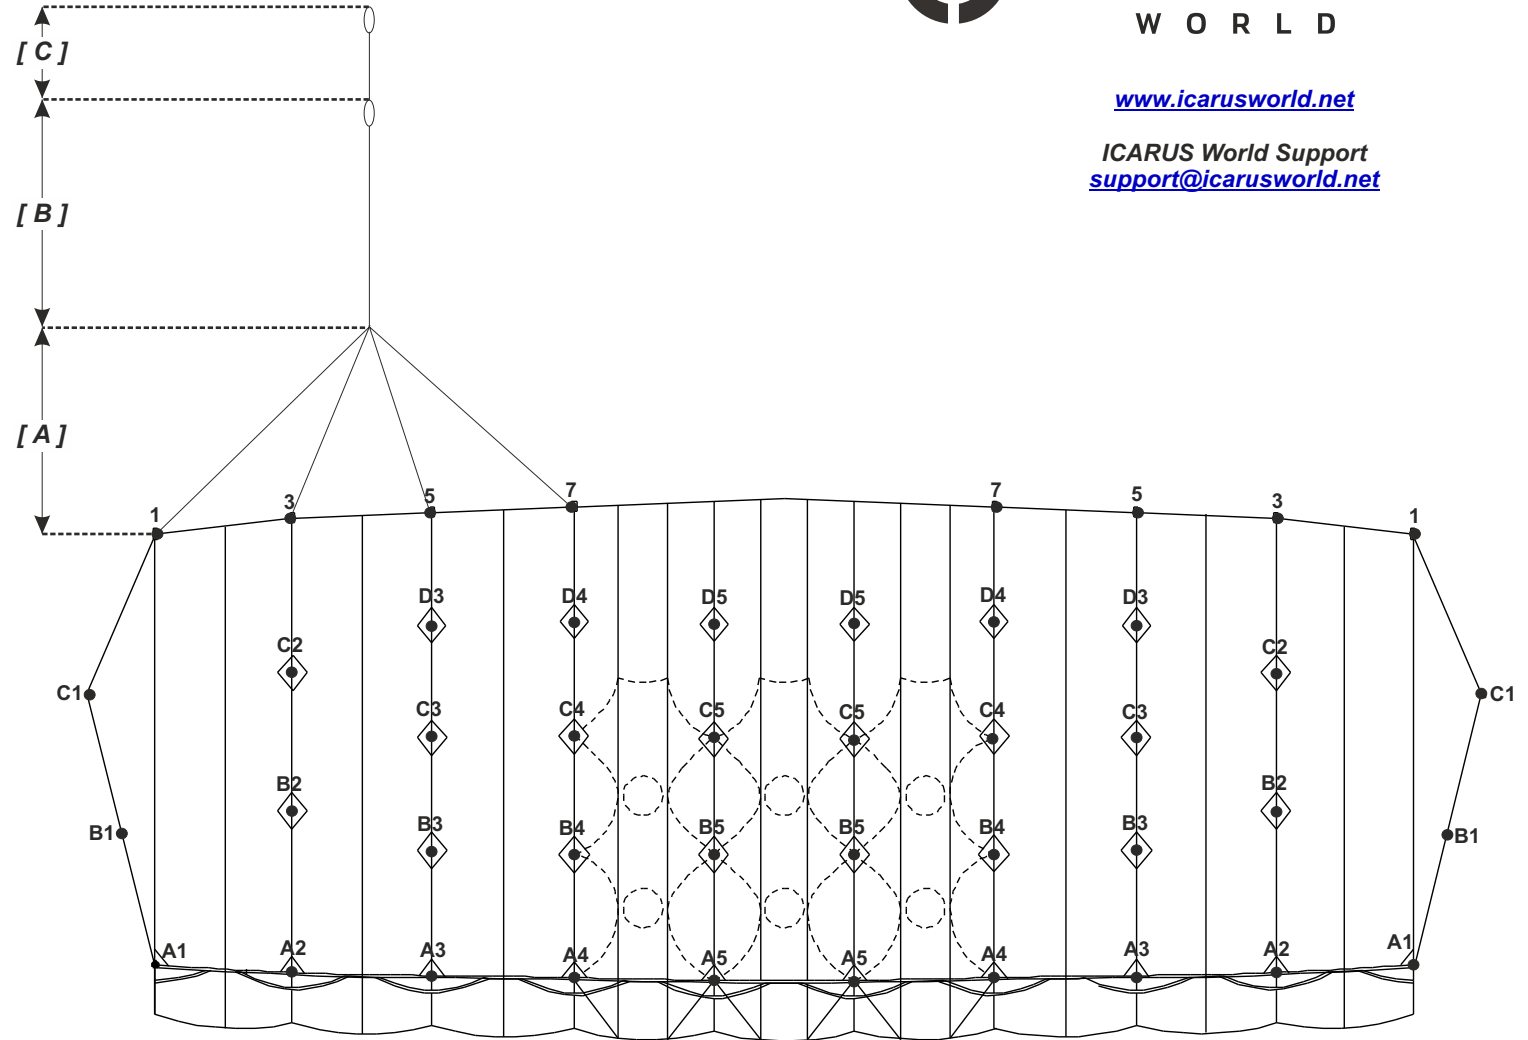

www.icarusworld.net

ICARUS World Support
support@icarusworld.net

Final Measurements (cm)

OUTSIDE	A1	317.5
	A2	317.5
	A3	316.4
	A4	316.4
CENTER	A5	316.2

OUTSIDE	B1	316.3
	B2	328.2
	B3	324.2
	B4	324.1
CENTER	B5	324.2

OUTSIDE	C1	313.9
	C2	346.2
	C3	338.6
	C4	339.3
CENTER	C5	339.6

OUTSIDE	D3	355.1
CENTER	D4	356.8
	D5	357.5

[A] UPPER STEERING LINES	1	134.8
	3	129.2
	5	130.7
	7	138.3

[B] LOWER STEERING LINE	215.9
---------------------------	-------

[C] BRAKE SETTING TO SUGGESTED TOGGLE SETTING	49.7
---	------

CANOPY	NEOS
SIZE	114

S/N

DOM _____ / _____ (MM/YY)

(Date of Manufacture)