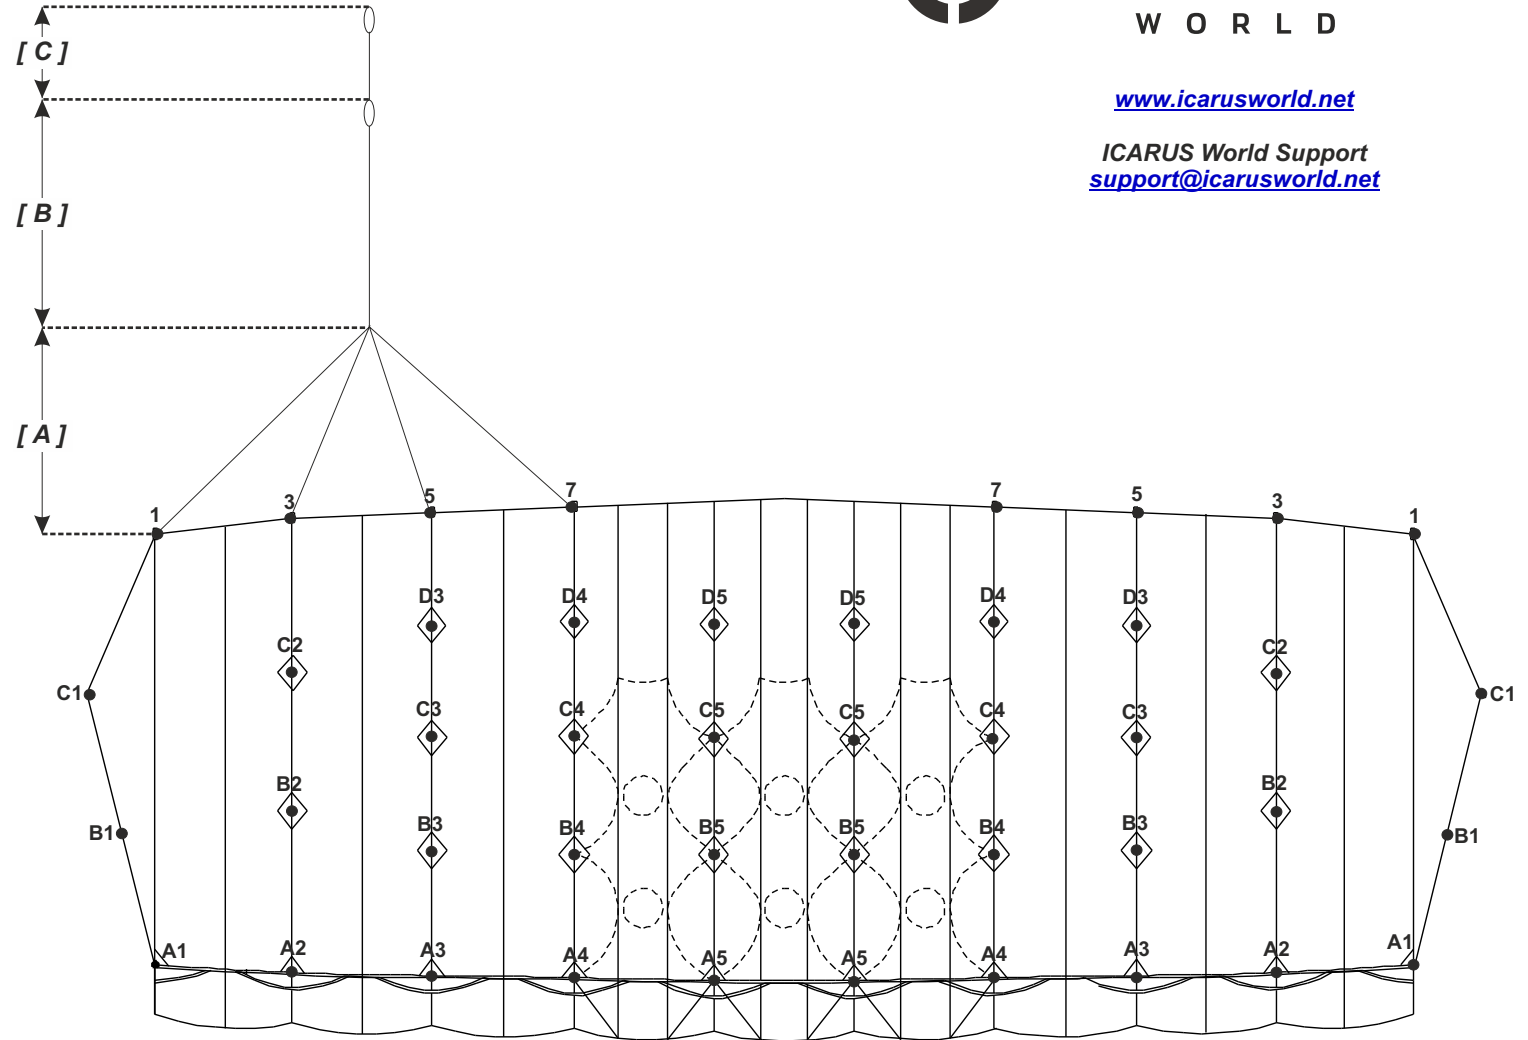

www.icarusworld.net

ICARUS World Support
support@icarusworld.net

Final Measurements (cm)

OUTSIDE	A1	325.5
	A2	325.5
	A3	324.4
	A4	324.4
CENTER	A5	324.2

OUTSIDE	B1	324.3
	B2	336.4
	B3	332.4
	B4	332.3
CENTER	B5	332.4

OUTSIDE	C1	321.8
	C2	354.8
	C3	347.1
	C4	347.8
CENTER	C5	348.1

OUTSIDE	D3	363.9
	D4	365.7
CENTER	D5	366.4

[A] UPPER STEERING LINES	1	137.8
	3	132.0
	5	133.5
	7	141.3

[B] LOWER STEERING LINE	221.5
---------------------------	-------

[C] BRAKE SETTING TO SUGGESTED TOGGLE SETTING	50.8
---	------

CANOPY	NEOS
SIZE	119

S/N

DOM _____ / _____ (MM/YY)

(Date of Manufacture)