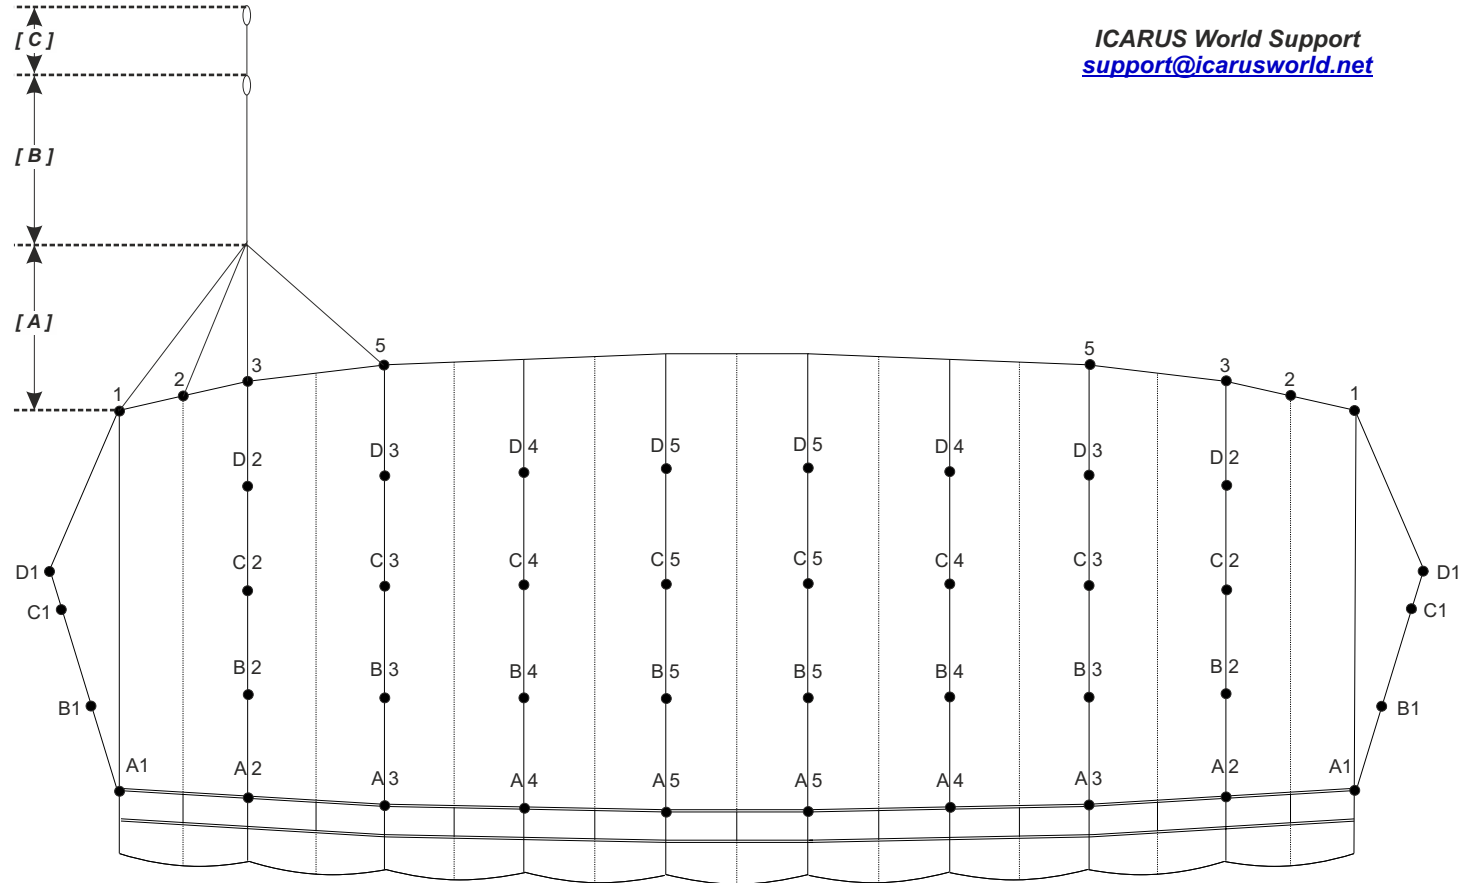

S/N

DOM _____ / _____ (MM/YY)

(Date of Manufacture)