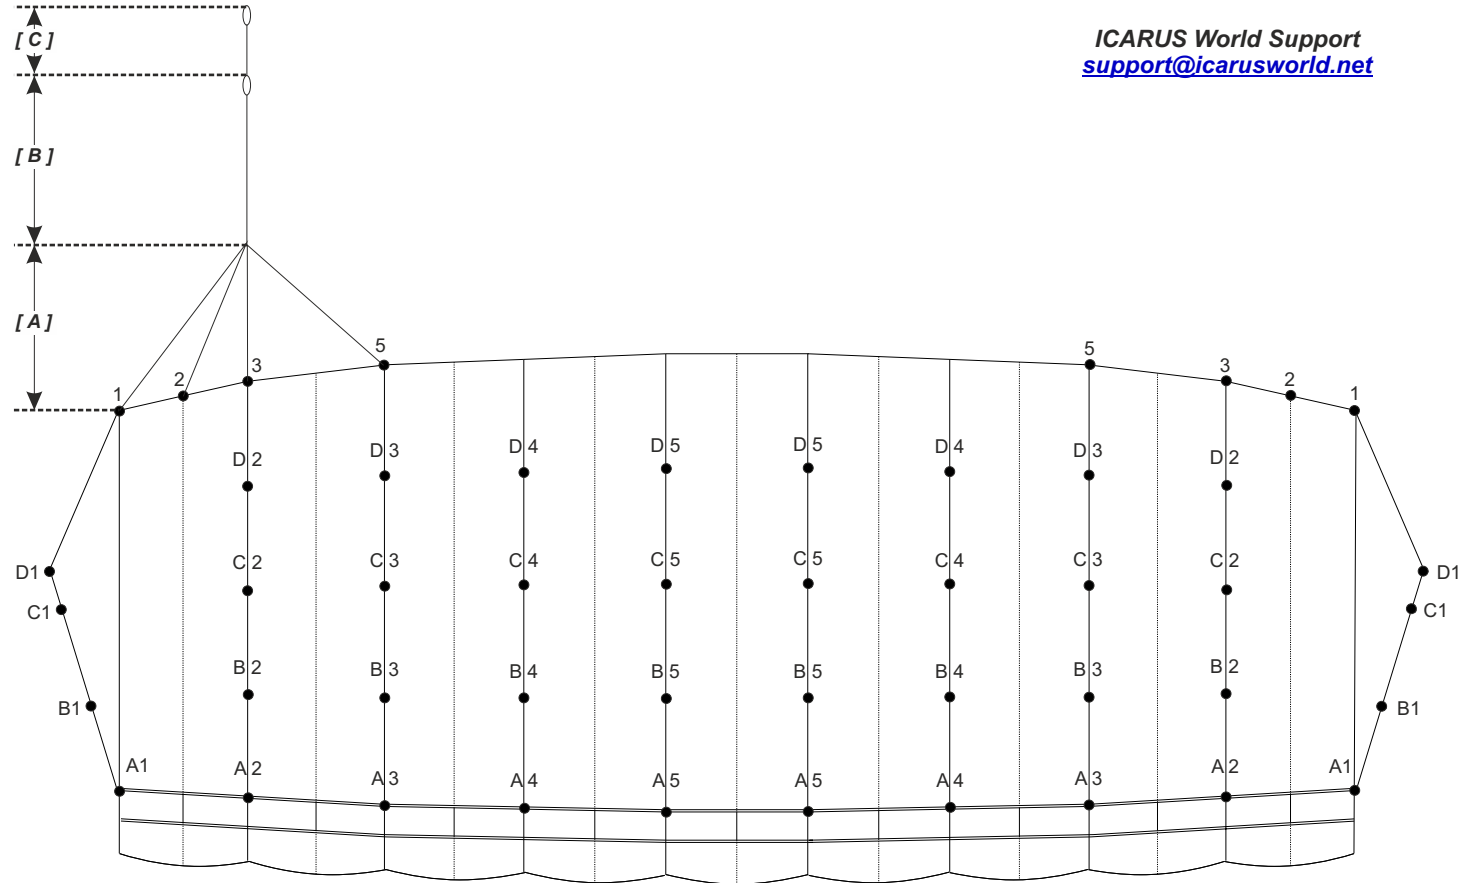

www.icarusworld.net

ICARUS World Support
support@icarusworld.net

Final Measurements (cm)

OUTSIDE	A1	357,9
	A2	358,4
	A3	358,4
CENTER	A4	358,4
	A5	358,4

OUTSIDE	B1	352,5
	B2	365,9
	B3	366,0
CENTER	B4	366,0
	B5	366,1

OUTSIDE	C1	351,9
	C2	381,5
	C3	382,7
	C4	383,0
CENTER	C5	382,2

OUTSIDE	D1	355,2
	D2	403,3
	D3	406,0
	D4	407,0
CENTER	D5	406,8

[A] UPPER STEERING LINES	1	114,7
	2	108,4
	3	109,0
	5	127,9

[B] LOWER STEERING LINE	283,6
---------------------------	-------

[C] BRAKE SETTING TO SUGGESTED TOGGLE SETTING	48,8
---	------

CANOPY	S FIRE
SIZE	189

S/N

DOM _____ / _____ (MM/YY)

(Date of Manufacture)