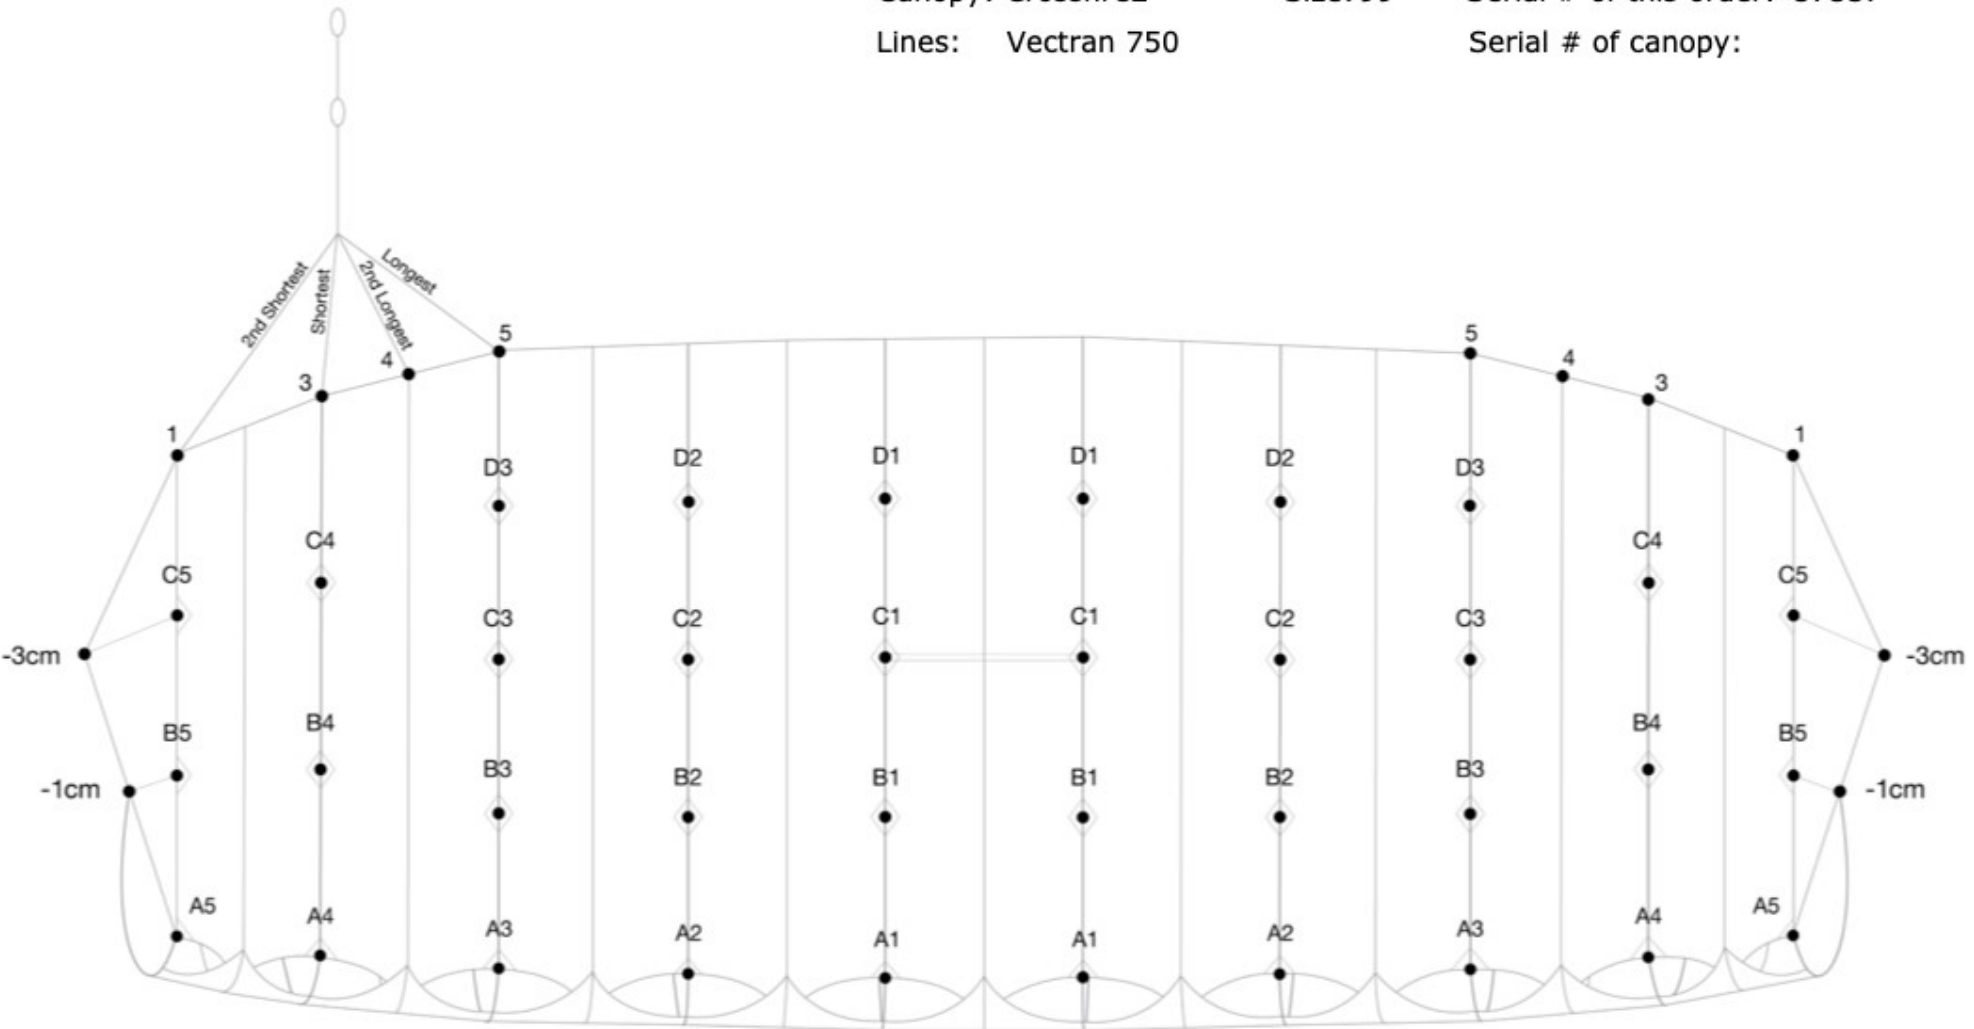

## VELOCE PARACHUTISME

Canopy: Crossfire2

Size: 99

Serial # of this order: 57537

Lines: Vectran 750

Serial # of canopy:

Measurement is in centimetres

A1: 253.7  
A2: 253.7  
A3: 253.7  
A4: 254.9  
A5: 254.7

B1: 259.5  
B2: 259.5  
B3: 259.5  
B4: 263.1  
B5: 261.9

C1: 272.0  
C2: 271.8  
C3: 271.5  
C4: 277.5  
C5: 273.9

D1: 289.9  
D2: 289.2  
D3: 288.5  
D4:  
D5:

Brake set to canopy  
1: 273.7  
2:  
3: 270.2  
4: 275.7  
5: 284.4  
6:  
7:  
8:  
9:  
10:

Brake set to toggle loop

46.8

This line map is specific to this line-set. Revisions can occur. Other manufacturers may label with different line positions. Please, contact us if you require assistance or any information. **IMPORTANT: JYRO CROSSFIRE 2 LINESET IS COMPATIBLE WITH ICARUS CROSSFIRE 2 CANOPY BY NZ AEROSPORTS LTD.**