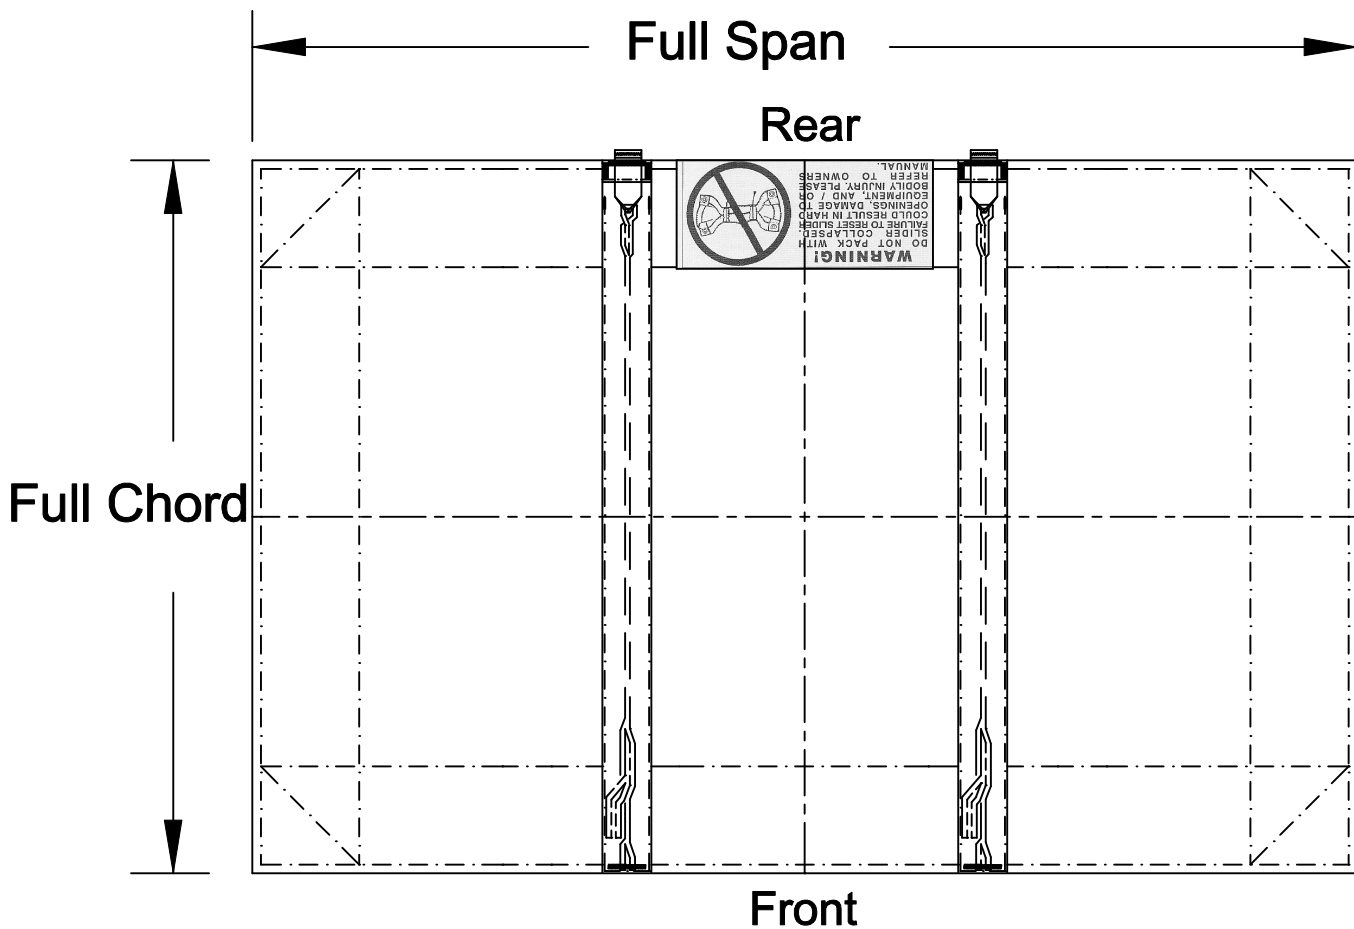

## Measuring Sliders On a PD Canopy

# FLAT SLIDER

Pull the slider taut from side to side across the center and measure from one side to the other side across the center.

Pull the slider taut from front to rear across the center and measure from front to rear across the center.

Bottom View