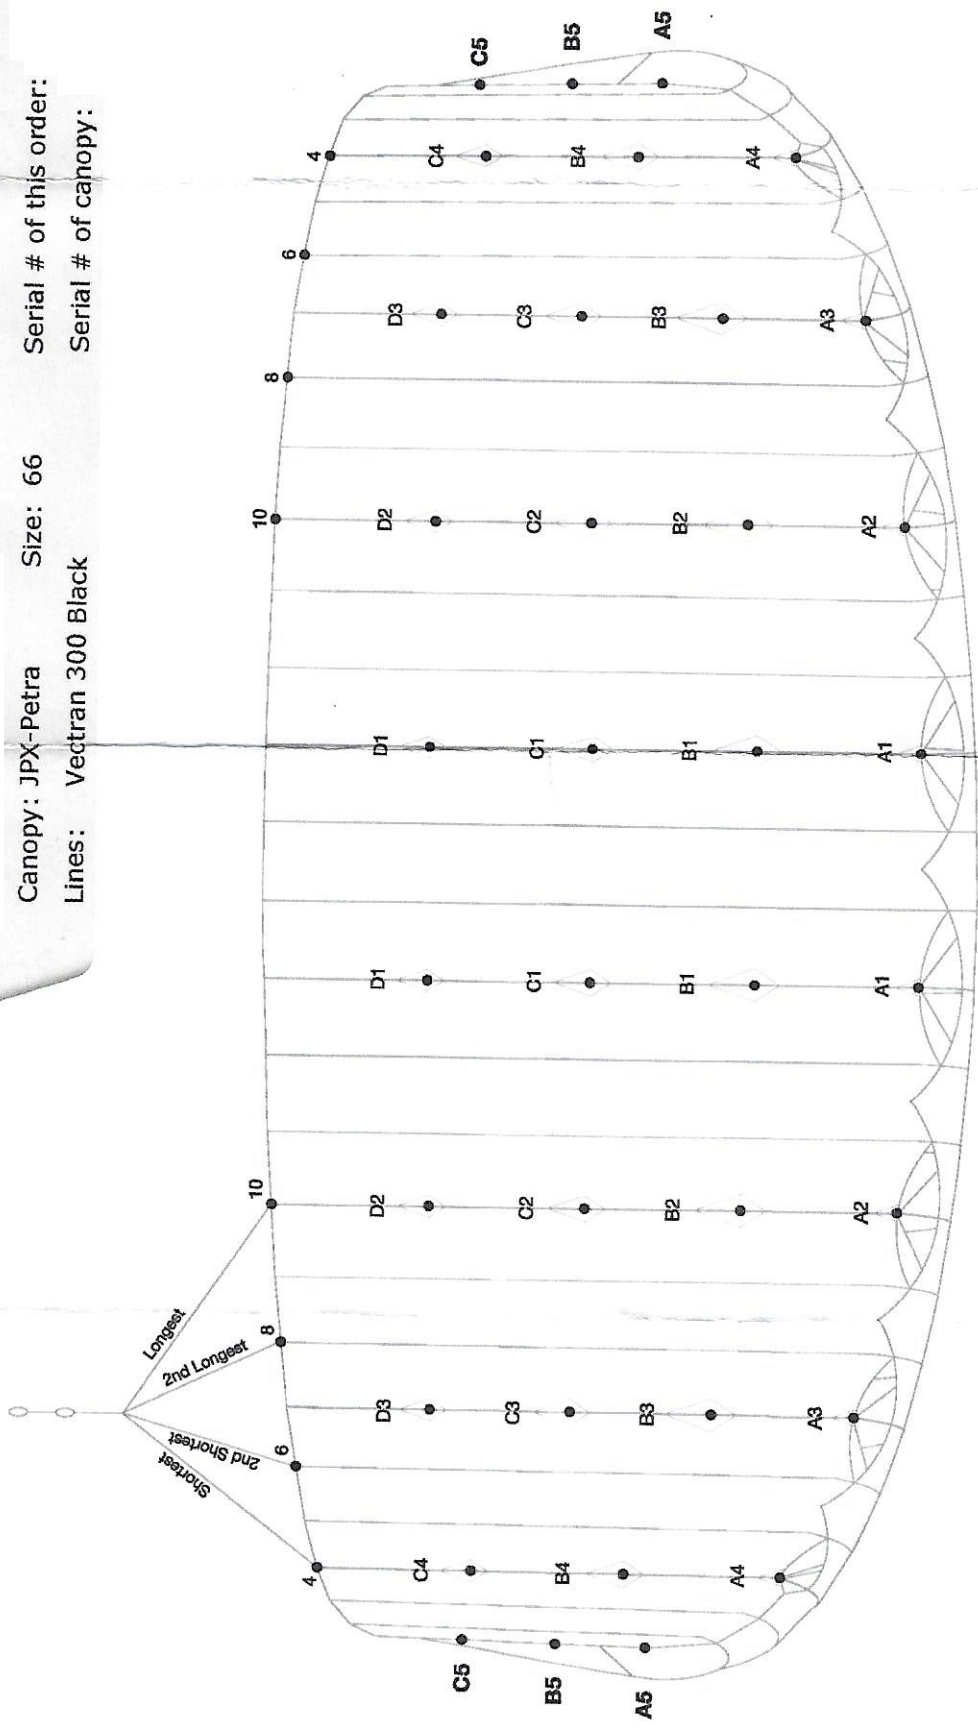

Canopy: JPX-Petra Size: 66 Serial # of this order:
 Lines: Vectran 300 Black Serial # of canopy:

Measurement is in centimetres

- A1: 241.9
- A2: 238.1
- A3: 237.9
- A4: 237.9
- A5: 232.6

- B1: 245.4
- B2: 242.0
- B3: 242.2
- B4: 245.3
- B5: 239.2

- C1: 257.7
- C2: 253.8
- C3: 253.2
- C4: 256.0
- C5: 245.0

- D1: 271.4
- D2: 267.1
- D3: 265.3
- D4:
- D5:

Brake set to canopy

- 1:
- 2:
- 3:
- 4: 254.9
- 5:
- 6: 255.8
- 7:
- 8: 258.8
- 9:
- 10: 266.7

Brake set to toggle loop 52.1

- B to A Measurements
- B1 - A1: 3.5
 - B2 - A2: 3.9
 - B3 - A3: 4.4
 - B4 - A4: 7.4