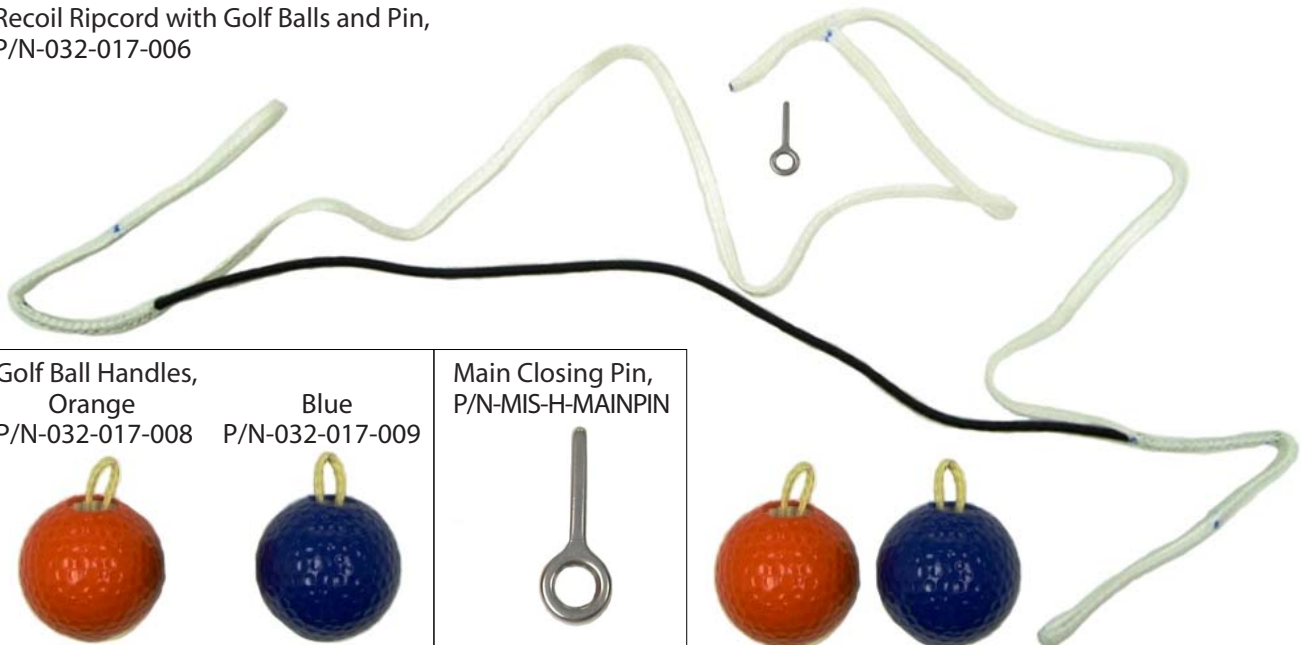

Sigma Disc Cover, P/N- 032-017-001

Sigma Disc Assembly, P/N- 032-017-018

Drogue Disc Pin, P/N-MIS-H-DROGPIN

Disc Tool Kit,

Detachable Bridle (Lower), P/N- 032-014-011

Drogue Center-Line,

54"
P/N-032-015-005

60"
P/N-032-015-002

Large Elastic Keepers, P/N- 045-001-002

Recoil Ripcord with Golf Balls and Pin,
P/N-032-017-006

Golf Ball Handles,
Orange
P/N-032-017-008

Blue
P/N-032-017-009

Main Closing Pin,
P/N-MIS-H-MAINPIN