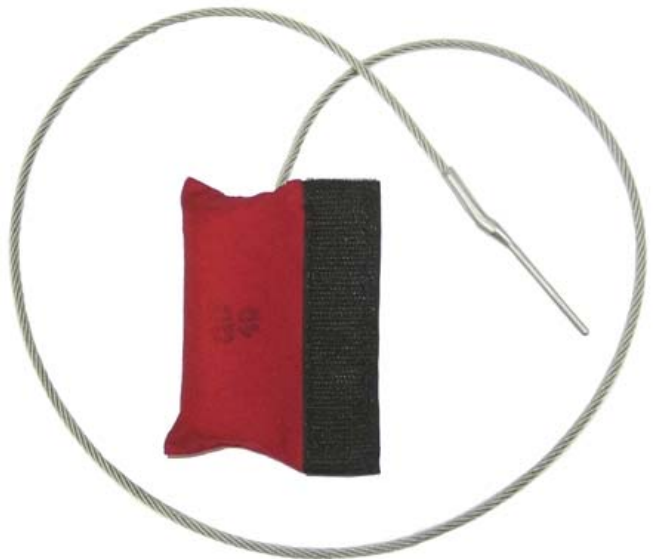

Pillow Reserve Ripcord (Marine eye), P/N-024-001-000

Pillow Soft Reserve Ripcord, P/N-024-002-000

Cutaway Handle, P/N-023-001-000

Plastic Hook Knife, P/N-045-004-001
Aluminum Hook Knife, P/N-045-004-003

Skyhook RSL Lanyard Complete, P/N- 025-002-000