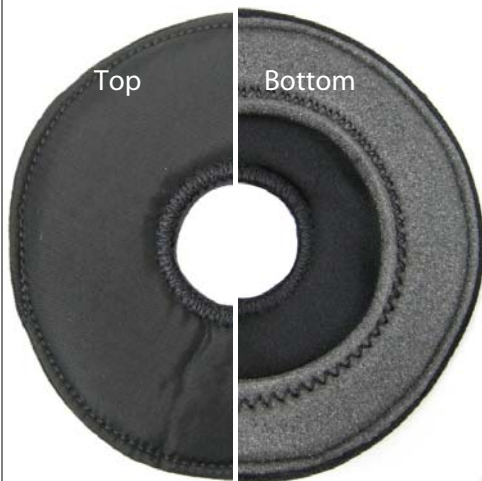

Sigma Disc Cover, P/N- 032-017-001

Detachable Bridle (Lower), P/N- 032-014-011