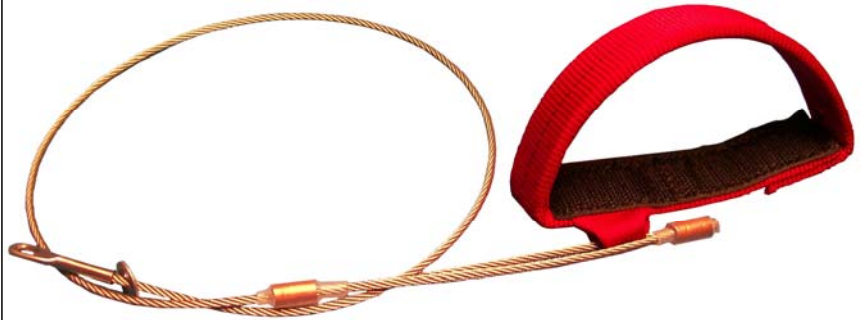

Type 7 Tandem Risers, P/N-028-007-001

Tandem Main Toggles, P/N 030-002-001
Secondary Main Toggles, P/N-030-003-001

Tandem Spectra Reserve Ripcord, P/N-024-021-001

Tandem Reserve Ripcord, P/N-024-011-001

Tandem Split RSL Lanyard, P/N-025-003-003