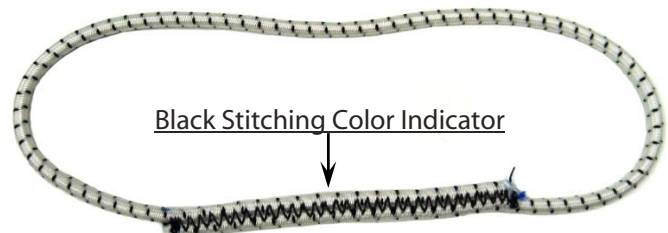

VECTOR 3 PARTS LIST:

Reserve Pilot Chute, P/N-022-001-000

NOTE: Also used as the Main Pilot Chute with Ripcord Style Deployment.

Reserve Free Bag (Skyhook), P/N-027-002-000

Comes with 1 Safety Stow.

Reserve Free Bag, P/N-027-001-000

Comes with 1 Safety Stow.

Replacement Skyhook Plastic covers, P/N-PLAST-RETRO

Safety Stow Loop (Small), Fits Free Bag Sizes 303-350
P/N-027-005-110

Safety Stow (Medium), Fits Free Bag Sizes 351-392 and Sigma
P/N-027-005-002